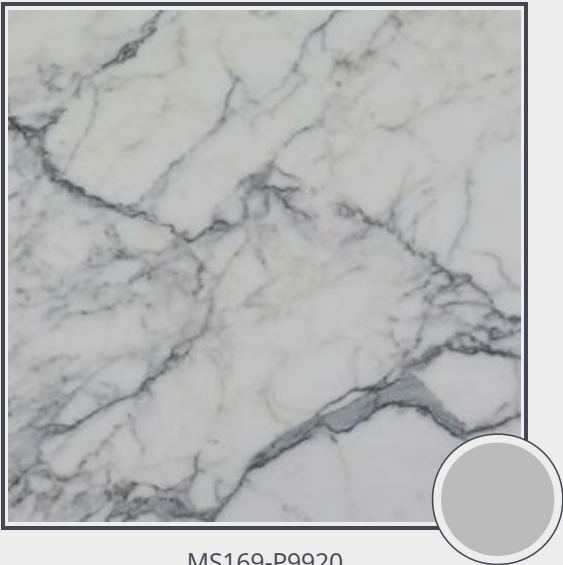

**Calacatta Original**

MS169-P9920

**Marble Slab Polished 2cm**

Needs to be sealed regularly. Clean with non abrasive cloth or sponge with mild soap and warm water. A natural stone cleaner with protectant is recommended. Do not cut directly on the countertops and use trivets for hot pans.

Origin Italy

Color gray

Price  
\$208.20/SF\*

Subclass Marble

\* Material price does not include labor/installation

Color Range:

Color Enhancing	Translucent
<input type="checkbox"/>	<input type="checkbox"/>
Kitchen Countertops	Floors
<input checked="" type="checkbox"/>	<input checked="" type="checkbox"/>
Bathroom Showers	Bathroom Tubs
<input checked="" type="checkbox"/>	<input checked="" type="checkbox"/>
Bathroom Counters	Fireplace
<input checked="" type="checkbox"/>	<input checked="" type="checkbox"/>
Exterior	Furniture Top
<input type="checkbox"/>	<input checked="" type="checkbox"/>