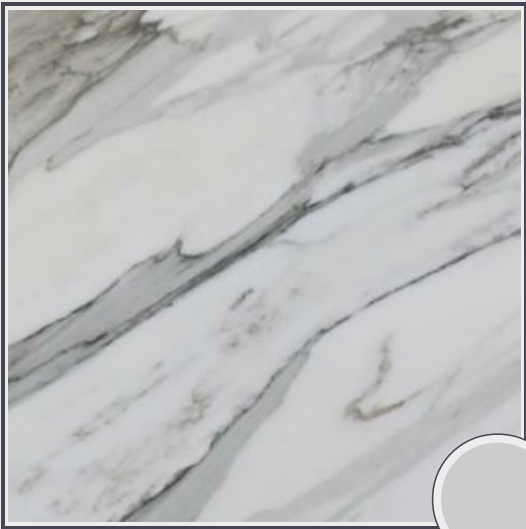

**Calacatta Original**

MS169-P9920

**Marble Slab Polished 2cm**

Needs to be sealed regularly. Clean with non abrasive cloth or sponge with mild soap and warm water. A natural stone cleaner with protectant is recommended. Do not cut directly on the countertops and use trivets for hot pans.

Origin Italy

Color gray

Price \$300.00/SF\*

Subclass Marble

\* Material price does not include labor/installation

Color Range:

|                                     |                                     |
|-------------------------------------|-------------------------------------|
| Color Enhancing                     | Translucent                         |
| <input type="checkbox"/>            | <input type="checkbox"/>            |
| Kitchen Countertops                 | Floors                              |
| <input checked="" type="checkbox"/> | <input checked="" type="checkbox"/> |
| Bathroom Showers                    | Bathroom Tubs                       |
| <input checked="" type="checkbox"/> | <input checked="" type="checkbox"/> |
| Bathroom Counters                   | Fireplace                           |
| <input checked="" type="checkbox"/> | <input checked="" type="checkbox"/> |
| Exterior                            | Furniture Top                       |
| <input type="checkbox"/>            | <input checked="" type="checkbox"/> |