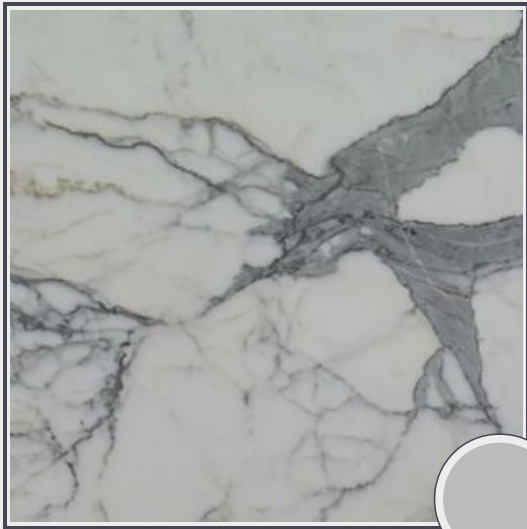

**Calacatta Original**

MS169-P9930

**Marble Slab Polished 3cm**

Needs to be sealed regularly. Clean with non abrasive cloth or sponge with mild soap and warm water. A natural stone cleaner with protectant is recommended. Do not cut directly on the countertops and use trivets for hot pans.

Origin Italy

Color gray

Price  
\$290.00/SF\*

Subclass Marble

\* Material price does not include labor/installation

Color Range:

Color Enhancing	Translucent
<input type="checkbox"/>	<input type="checkbox"/>
Kitchen Countertops	Floors
<input checked="" type="checkbox"/>	<input checked="" type="checkbox"/>
Bathroom Showers	Bathroom Tubs
<input checked="" type="checkbox"/>	<input checked="" type="checkbox"/>
Bathroom Counters	Fireplace
<input checked="" type="checkbox"/>	<input checked="" type="checkbox"/>
Exterior	Furniture Top
<input type="checkbox"/>	<input checked="" type="checkbox"/>