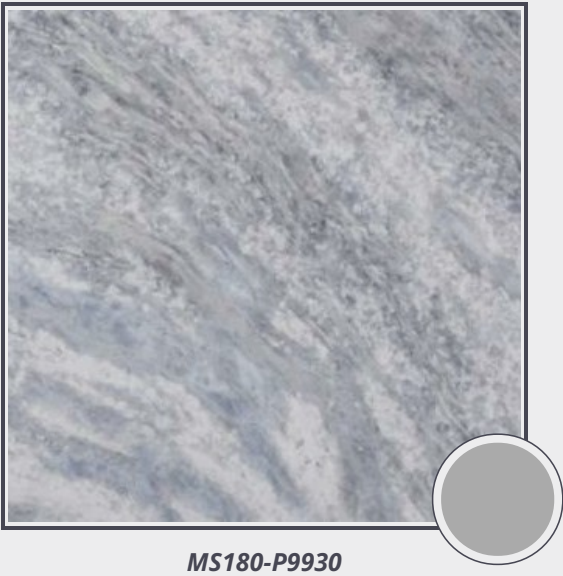

Tropical Blue

MS180-P9930

Marble Slab Polished 3cm

Needs to be sealed regularly. Clean with non abrasive cloth or sponge with mild soap and warm water. A natural stone cleaner with protectant is recommended. Do not cut directly on the countertops and use trivets for hot pans.

Origin Brazil

Color gray

Price $63.00/SF*

Subclass Marble

* Material price does not include labor/installation

Color Range:

Color Enhancing 	Translucent
Kitchen Countertops 	Floors
Bathroom Showers 	Bathroom Tubs
Bathroom Counters 	Fireplace
Exterior 	Furniture Top

Color Range

Movement Index

Abrasion Resistance

Stain Resistance

Etching Resistance

Heat Resistance

UV Resistance

Low Medium High