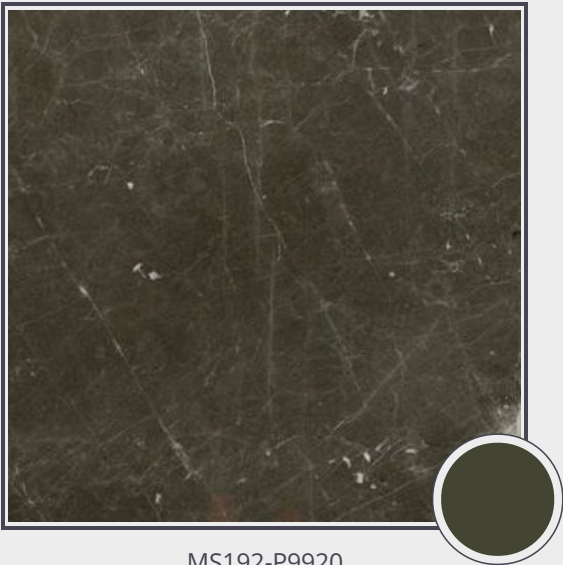

Bronze Amani

MS192-P9920

Marble Slab Polished 2cm

Needs to be sealed regularly. Clean with non abrasive cloth or sponge with mild soap and warm water. A natural stone cleaner with protectant is recommended. Do not cut directly on the countertops and use trivets for hot pans.

Origin Italy

Color yellow

Price \$88.00/SF*

Subclass Marble

* Material price does not include labor/installation

Color Range:

Color Enhancing	Translucent
<input type="checkbox"/>	<input type="checkbox"/>
Kitchen Countertops	Floors
<input checked="" type="checkbox"/>	<input checked="" type="checkbox"/>
Bathroom Showers	Bathroom Tubs
<input checked="" type="checkbox"/>	<input checked="" type="checkbox"/>
Bathroom Counters	Fireplace
<input checked="" type="checkbox"/>	<input checked="" type="checkbox"/>
Exterior	Furniture Top
<input type="checkbox"/>	<input checked="" type="checkbox"/>