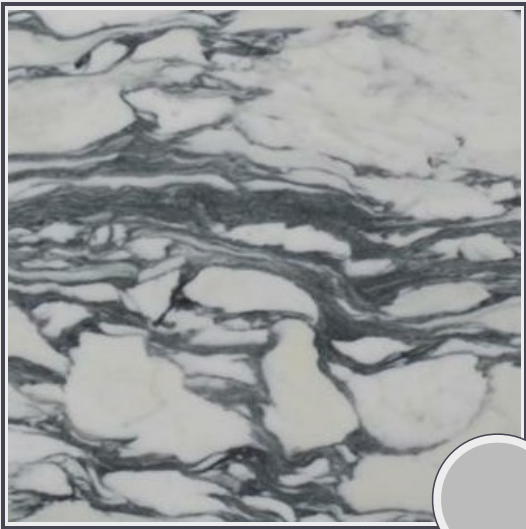

Arabescato Corchia

MS208-P9920

Marble Slab Polished 2cm

Needs to be sealed regularly. Clean with non abrasive cloth or sponge with mild soap and warm water. A natural stone cleaner with protectant is recommended. Do not cut directly on the countertops and use trivets for hot pans.

Origin Italy

Color gray

Price \$150.00/SF*

Subclass Marble

* Material price does not include labor/installation

Color Range:

Color Enhancing	Translucent
<input checked="" type="checkbox"/>	<input checked="" type="checkbox"/>
Kitchen Countertops	Floors
<input checked="" type="checkbox"/>	<input checked="" type="checkbox"/>
Bathroom Showers	Bathroom Tubs
<input checked="" type="checkbox"/>	<input checked="" type="checkbox"/>
Bathroom Counters	Fireplace
<input checked="" type="checkbox"/>	<input checked="" type="checkbox"/>
Exterior	Furniture Top
<input checked="" type="checkbox"/>	<input checked="" type="checkbox"/>