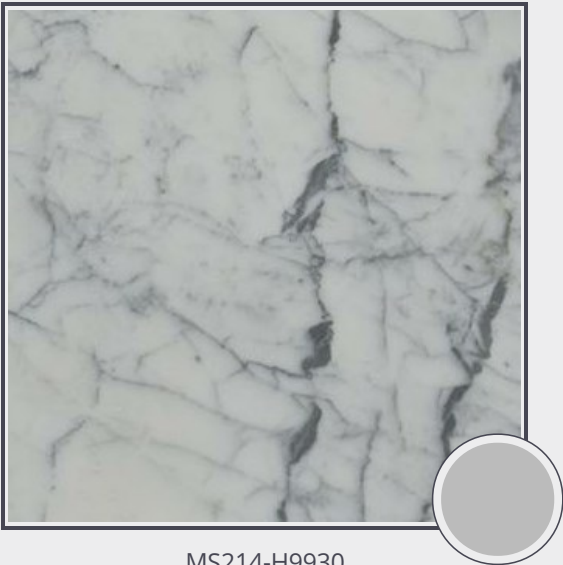

Statuarietto

MS214-H9930

Marble Slab Honed 3cm

Needs to be sealed regularly. Clean with non abrasive cloth or sponge with mild soap and warm water. A natural stone cleaner with protectant is recommended. Do not cut directly on the countertops and use trivets for hot pans.

Origin Italy

Color gray

Price \$67.00/SF*

Subclass Marble

* Material price does not include labor/installation

Color Range:

Color Enhancing	Translucent
<input type="checkbox"/>	<input type="checkbox"/>
Kitchen Countertops	Floors
<input checked="" type="checkbox"/>	<input checked="" type="checkbox"/>
Bathroom Showers	Bathroom Tubs
<input checked="" type="checkbox"/>	<input checked="" type="checkbox"/>
Bathroom Counters	Fireplace
<input checked="" type="checkbox"/>	<input checked="" type="checkbox"/>
Exterior	Furniture Top
<input type="checkbox"/>	<input checked="" type="checkbox"/>