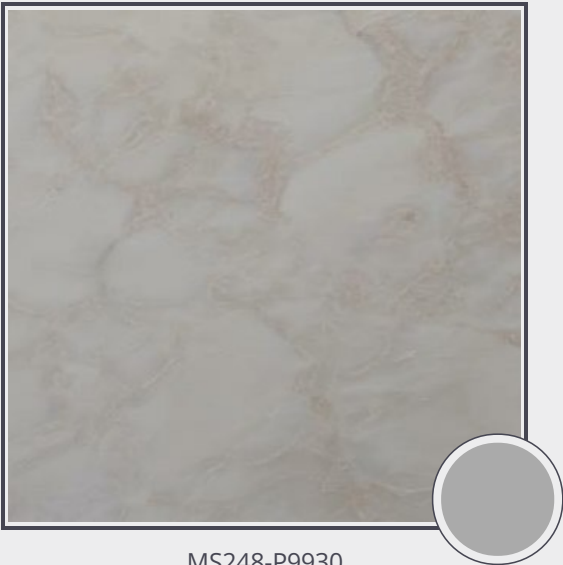

**Calacatta Mystery**

MS248-P9930

**Marble Slab Polished 3cm**

Needs to be sealed regularly. Clean with non abrasive cloth or sponge with mild soap and warm water. A natural stone cleaner with protectant is recommended. Do not cut directly on the countertops and use trivets for hot pans.

Origin Italy

Color gray

Price \$52.30/SF\*

Subclass Marble

\* Material price does not include labor/installation

Color Range:

Color Enhancing	Translucent
<input checked="" type="checkbox"/>	<input checked="" type="checkbox"/>
Kitchen Countertops	Floors
<input checked="" type="checkbox"/>	<input checked="" type="checkbox"/>
Bathroom Showers	Bathroom Tubs
<input checked="" type="checkbox"/>	<input checked="" type="checkbox"/>
Bathroom Counters	Fireplace
<input checked="" type="checkbox"/>	<input checked="" type="checkbox"/>
Exterior	Furniture Top
<input checked="" type="checkbox"/>	<input checked="" type="checkbox"/>