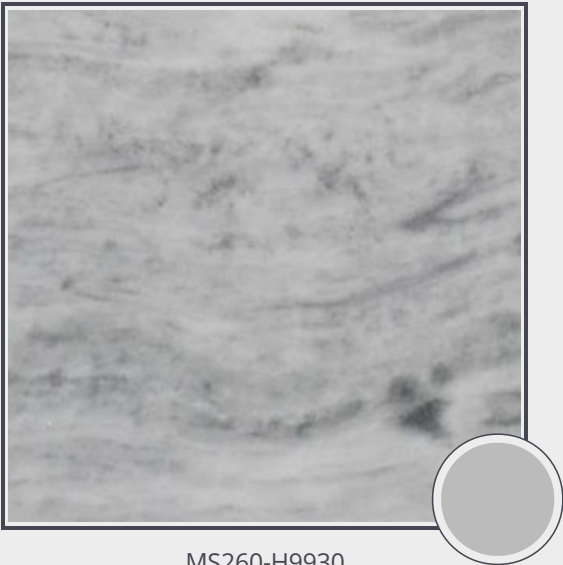

Shadow Storm

MS260-H9930

Marble Slab Honed 3cm

Needs to be sealed regularly. Clean with non abrasive cloth or sponge with mild soap and warm water. A natural stone cleaner with protectant is recommended. Do not cut directly on the countertops and use trivets for hot pans.

Origin South Africa

Color gray

Price \$38.00/SF*

Subclass Marble

* Material price does not include labor/installation

Color Range:

Color Enhancing	Translucent
<input type="checkbox"/>	<input type="checkbox"/>
Kitchen Countertops	Floors
<input checked="" type="checkbox"/>	<input checked="" type="checkbox"/>
Bathroom Showers	Bathroom Tubs
<input checked="" type="checkbox"/>	<input checked="" type="checkbox"/>
Bathroom Counters	Fireplace
<input checked="" type="checkbox"/>	<input checked="" type="checkbox"/>
Exterior	Furniture Top
<input type="checkbox"/>	<input checked="" type="checkbox"/>