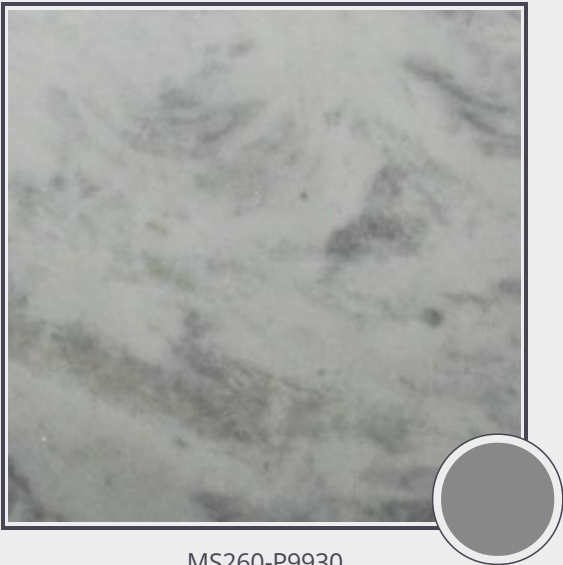

Shadow Storm

MS260-P9930

Marble Slab Polished 3cm

Needs to be sealed regularly. Clean with non abrasive cloth or sponge with mild soap and warm water. A natural stone cleaner with protectant is recommended. Do not cut directly on the countertops and use trivets for hot pans.

Origin South Africa

Color gray

Price \$36.00/SF*

Subclass Marble

* Material price does not include labor/installation

Color Range:

Color Enhancing	Translucent
<input type="checkbox"/>	<input type="checkbox"/>
Kitchen Countertops	Floors
<input checked="" type="checkbox"/>	<input checked="" type="checkbox"/>
Bathroom Showers	Bathroom Tubs
<input checked="" type="checkbox"/>	<input checked="" type="checkbox"/>
Bathroom Counters	Fireplace
<input checked="" type="checkbox"/>	<input checked="" type="checkbox"/>
Exterior	Furniture Top
<input type="checkbox"/>	<input checked="" type="checkbox"/>