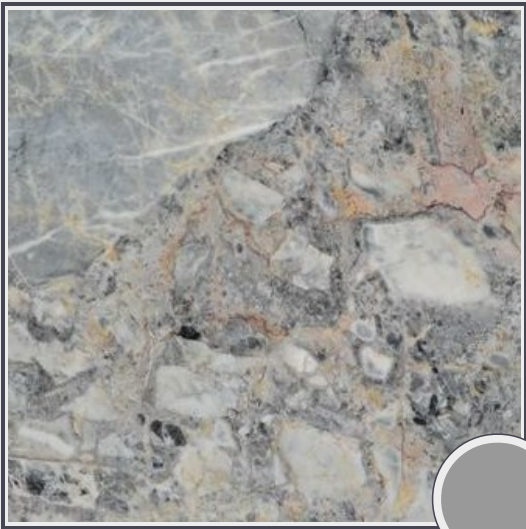

**Breccia Romana**

MS263-P9930

**Marble Slab Polished 3cm**

*Needs to be sealed regularly. Clean with non abrasive cloth or sponge with mild soap and warm water. A natural stone cleaner with protectant is recommended. Do not cut directly on the countertops and use trivets for hot pans.*

**Origin** Italy

**Color** gray

**Price** \$88.80/SF\*

**Subclass** Marble

\* Material price does not include labor/installation

Color Range:

<b>Color Enhancing</b> <input type="checkbox"/>	<b>Translucent</b> <input type="checkbox"/>
<b>Kitchen Countertops</b> <input checked="" type="checkbox"/>	<b>Floors</b> <input checked="" type="checkbox"/>
<b>Bathroom Showers</b> <input checked="" type="checkbox"/>	<b>Bathroom Tubs</b> <input checked="" type="checkbox"/>
<b>Bathroom Counters</b> <input checked="" type="checkbox"/>	<b>Fireplace</b> <input checked="" type="checkbox"/>
<b>Exterior</b> <input type="checkbox"/>	<b>Furniture Top</b> <input checked="" type="checkbox"/>