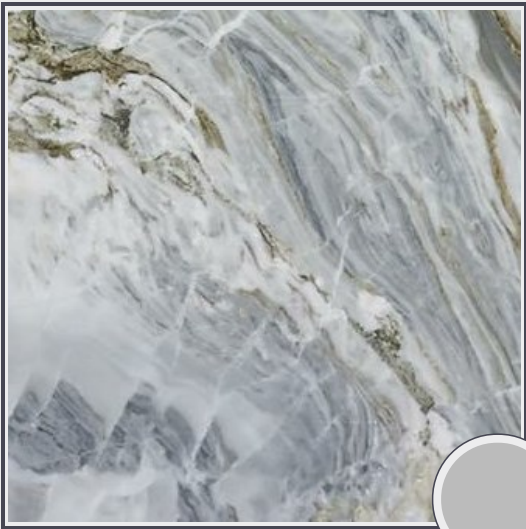

**Avalanche**

MS275-P9930

**Marble Slab Polished 3cm**

Needs to be sealed regularly. Clean with non abrasive cloth or sponge with mild soap and warm water. A natural stone cleaner with protectant is recommended. Do not cut directly on the countertops and use trivets for hot pans.

Origin Brazil

Color gray

Price \$91.80/SF\*

Subclass Marble

\* Material price does not include labor/installation

Color Range:

Color Enhancing	Translucent
<input type="checkbox"/>	<input type="checkbox"/>
Kitchen Countertops	Floors
<input checked="" type="checkbox"/>	<input checked="" type="checkbox"/>
Bathroom Showers	Bathroom Tubs
<input checked="" type="checkbox"/>	<input checked="" type="checkbox"/>
Bathroom Counters	Fireplace
<input checked="" type="checkbox"/>	<input checked="" type="checkbox"/>
Exterior	Furniture Top
<input type="checkbox"/>	<input checked="" type="checkbox"/>