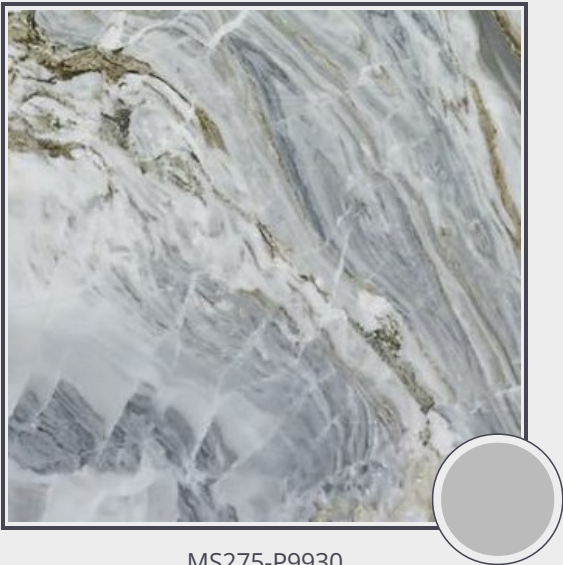

Avalanche

MS275-P9930

Marble Slab Polished 3cm

Needs to be sealed regularly. Clean with non abrasive cloth or sponge with mild soap and warm water. A natural stone cleaner with protectant is recommended. Do not cut directly on the countertops and use trivets for hot pans.

Origin Brazil

Color gray

Price \$62.00/SF*

Subclass Marble

* Material price does not include labor/installation

Color Range:

Color Enhancing	Translucent
<input checked="" type="checkbox"/>	<input checked="" type="checkbox"/>
Kitchen Countertops	Floors
<input checked="" type="checkbox"/>	<input checked="" type="checkbox"/>
Bathroom Showers	Bathroom Tubs
<input checked="" type="checkbox"/>	<input checked="" type="checkbox"/>
Bathroom Counters	Fireplace
<input checked="" type="checkbox"/>	<input checked="" type="checkbox"/>
Exterior	Furniture Top
<input checked="" type="checkbox"/>	<input checked="" type="checkbox"/>