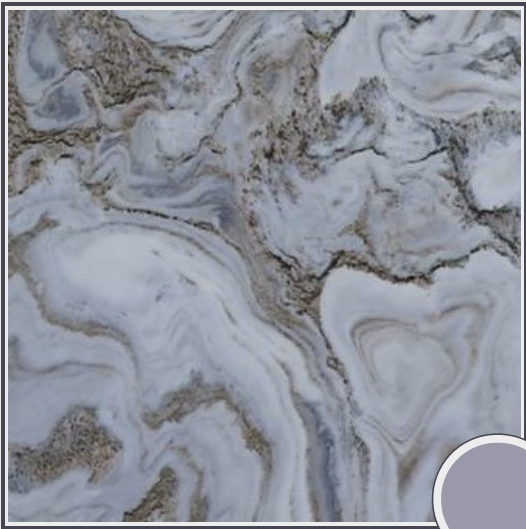

Avalanche

MS275-P9930

Marble Slab Polished 3cm

Needs to be sealed regularly. Clean with non abrasive cloth or sponge with mild soap and warm water. A natural stone cleaner with protectant is recommended. Do not cut directly on the countertops and use trivets for hot pans.

Origin Brazil

Color blue

Price \$91.80/SF*

Subclass Marble

* Material price does not include labor/installation

Color Range:

Color Enhancing	Translucent
<input type="checkbox"/>	<input type="checkbox"/>
Kitchen Countertops	Floors
<input checked="" type="checkbox"/>	<input checked="" type="checkbox"/>
Bathroom Showers	Bathroom Tubs
<input checked="" type="checkbox"/>	<input checked="" type="checkbox"/>
Bathroom Counters	Fireplace
<input checked="" type="checkbox"/>	<input checked="" type="checkbox"/>
Exterior	Furniture Top
<input type="checkbox"/>	<input checked="" type="checkbox"/>