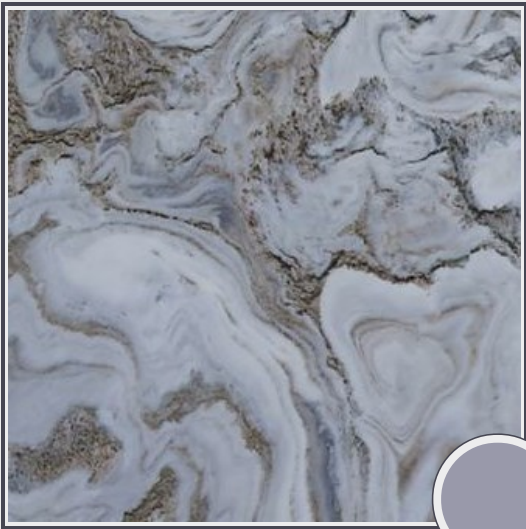

Avalanche

MS275-P9930

Marble Slab Polished 3cm

Needs to be sealed regularly. Clean with non abrasive cloth or sponge with mild soap and warm water. A natural stone cleaner with protectant is recommended. Do not cut directly on the countertops and use trivets for hot pans.

Origin Brazil

Color blue

Price $91.80/SF*

Subclass Marble

* Material price does not include labor/installation

Color Range:

Color Enhancing	Translucent
☐	☐
Kitchen Countertops	Floors
☒	☒
Bathroom Showers	Bathroom Tubs
☒	☒
Bathroom Counters	Fireplace
☒	☒
Exterior	Furniture Top
☐	☒