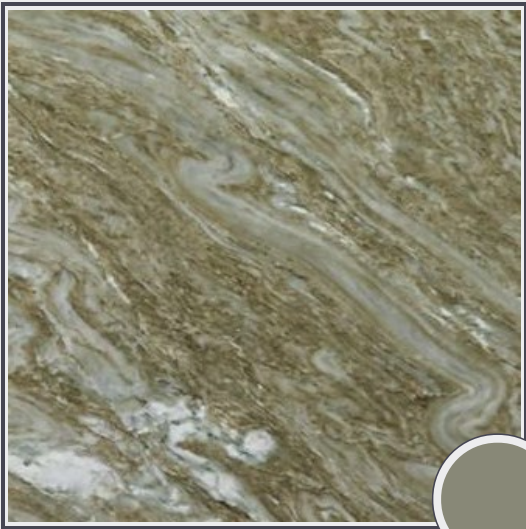

Avalanche

MS275-P9930

Marble Slab Polished 3cm

Needs to be sealed regularly. Clean with non abrasive cloth or sponge with mild soap and warm water. A natural stone cleaner with protectant is recommended. Do not cut directly on the countertops and use trivets for hot pans.

Origin Brazil

Color yellow

Price \$91.80/SF*

Subclass Marble

* Material price does not include labor/installation

Color Range:

Color Enhancing	Translucent
<input checked="" type="checkbox"/>	<input checked="" type="checkbox"/>
Kitchen Countertops	Floors
<input checked="" type="checkbox"/>	<input checked="" type="checkbox"/>
Bathroom Showers	Bathroom Tubs
<input checked="" type="checkbox"/>	<input checked="" type="checkbox"/>
Bathroom Counters	Fireplace
<input checked="" type="checkbox"/>	<input checked="" type="checkbox"/>
Exterior	Furniture Top
<input checked="" type="checkbox"/>	<input checked="" type="checkbox"/>