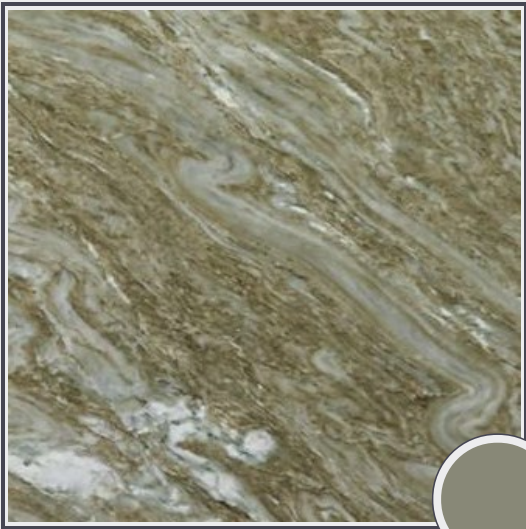

Avalanche

MS275-P9930

Marble Slab Polished 3cm

Needs to be sealed regularly. Clean with non abrasive cloth or sponge with mild soap and warm water. A natural stone cleaner with protectant is recommended. Do not cut directly on the countertops and use trivets for hot pans.

Origin Brazil

Color yellow

Price $62.00/SF*

Subclass Marble

* Material price does not include labor/installation

Color Range:

Color Enhancing 	Translucent
Kitchen Countertops 	Floors
Bathroom Showers 	Bathroom Tubs
Bathroom Counters 	Fireplace
Exterior 	Furniture Top

Color Range

Movement Index

Abrasion Resistance

Stain Resistance

Etching Resistance

Heat Resistance

UV Resistance

Low

Medium

High