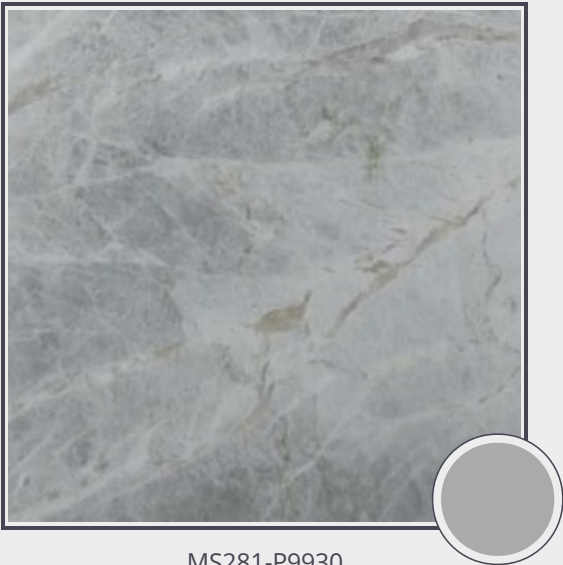

Silver Light

MS281-P9930

Marble Slab Polished 3cm

Needs to be sealed regularly. Clean with non abrasive cloth or sponge with mild soap and warm water. A natural stone cleaner with protectant is recommended. Do not cut directly on the countertops and use trivets for hot pans.

Origin Greece

Color gray

Price \$40.00/SF*

Subclass Marble

* Material price does not include labor/installation

Color Range:

Color Enhancing	Translucent
<input type="checkbox"/>	<input type="checkbox"/>
Kitchen Countertops	Floors
<input checked="" type="checkbox"/>	<input checked="" type="checkbox"/>
Bathroom Showers	Bathroom Tubs
<input checked="" type="checkbox"/>	<input checked="" type="checkbox"/>
Bathroom Counters	Fireplace
<input checked="" type="checkbox"/>	<input checked="" type="checkbox"/>
Exterior	Furniture Top
<input type="checkbox"/>	<input checked="" type="checkbox"/>