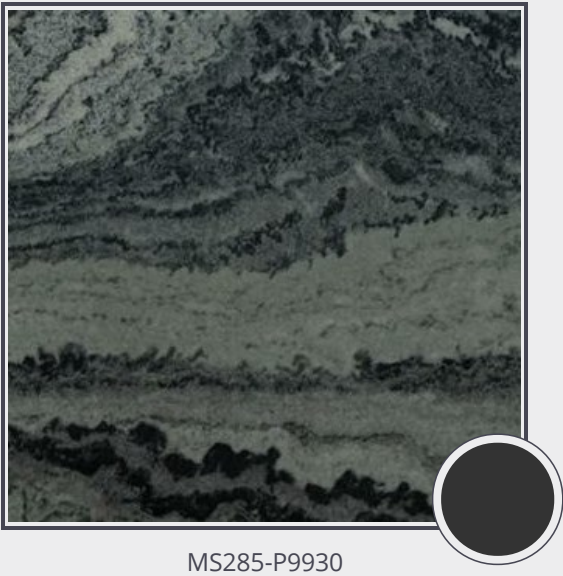

Mercury Black

MS285-P9930

Marble Slab Polished 3cm

Needs to be sealed regularly. Clean with non abrasive cloth or sponge with mild soap and warm water. A natural stone cleaner with protectant is recommended. Do not cut directly on the countertops and use trivets for hot pans.

Origin India

Color gray

Price \$21.40/SF*

Subclass Marble

* Material price does not include labor/installation

Color Range:

Color Enhancing	Translucent
<input checked="" type="checkbox"/>	<input checked="" type="checkbox"/>
Kitchen Countertops	Floors
<input checked="" type="checkbox"/>	<input checked="" type="checkbox"/>
Bathroom Showers	Bathroom Tubs
<input checked="" type="checkbox"/>	<input checked="" type="checkbox"/>
Bathroom Counters	Fireplace
<input checked="" type="checkbox"/>	<input checked="" type="checkbox"/>
Exterior	Furniture Top
<input checked="" type="checkbox"/>	<input checked="" type="checkbox"/>