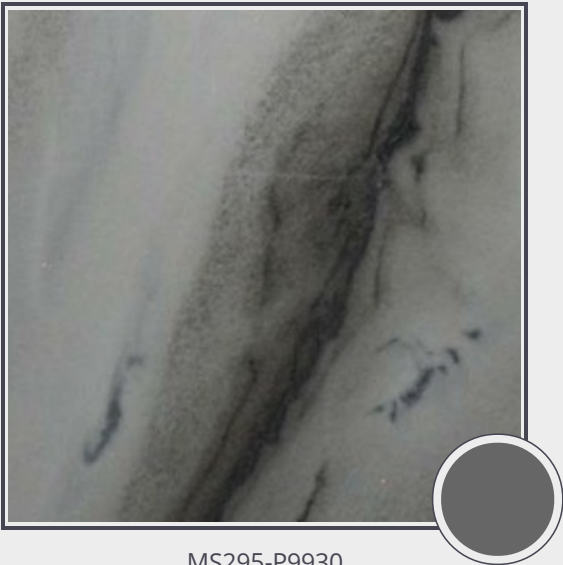

**Madagascar White**

MS295-P9930

**Marble Slab Polished 3cm**

Needs to be sealed regularly. Clean with non abrasive cloth or sponge with mild soap and warm water. A natural stone cleaner with protectant is recommended. Do not cut directly on the countertops and use trivets for hot pans.

Origin  
Madagascar

Color gray

Price \$36.90/SF\*

Subclass Marble

\* Material price does not include labor/installation

Color Range:

Color Enhancing	Translucent
<input checked="" type="checkbox"/>	<input checked="" type="checkbox"/>
Kitchen Countertops	Floors
<input checked="" type="checkbox"/>	<input checked="" type="checkbox"/>
Bathroom Showers	Bathroom Tubs
<input checked="" type="checkbox"/>	<input checked="" type="checkbox"/>
Bathroom Counters	Fireplace
<input checked="" type="checkbox"/>	<input checked="" type="checkbox"/>
Exterior	Furniture Top
<input checked="" type="checkbox"/>	<input checked="" type="checkbox"/>