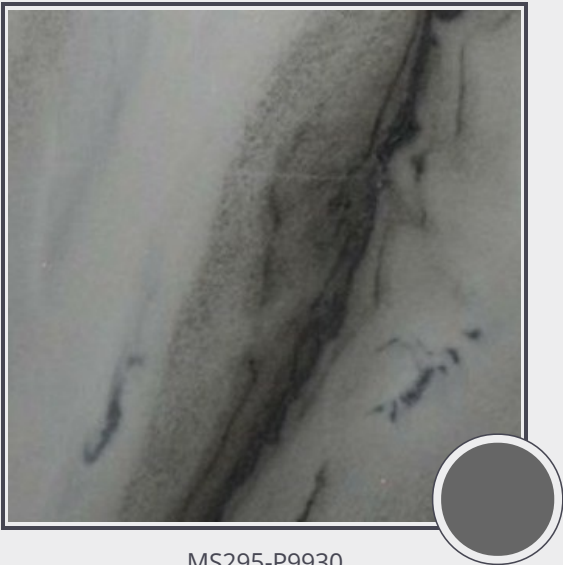

Madagascar White

MS295-P9930

Marble Slab Polished 3cm

Needs to be sealed regularly. Clean with non abrasive cloth or sponge with mild soap and warm water. A natural stone cleaner with protectant is recommended. Do not cut directly on the countertops and use trivets for hot pans.

Origin
Madagascar

Color gray

Price \$36.90/SF*

Subclass Marble

* Material price does not include labor/installation

Color Range:

Color Enhancing	Translucent
<input type="checkbox"/>	<input type="checkbox"/>
Kitchen Countertops	Floors
<input checked="" type="checkbox"/>	<input checked="" type="checkbox"/>
Bathroom Showers	Bathroom Tubs
<input checked="" type="checkbox"/>	<input checked="" type="checkbox"/>
Bathroom Counters	Fireplace
<input checked="" type="checkbox"/>	<input checked="" type="checkbox"/>
Exterior	Furniture Top
<input type="checkbox"/>	<input checked="" type="checkbox"/>