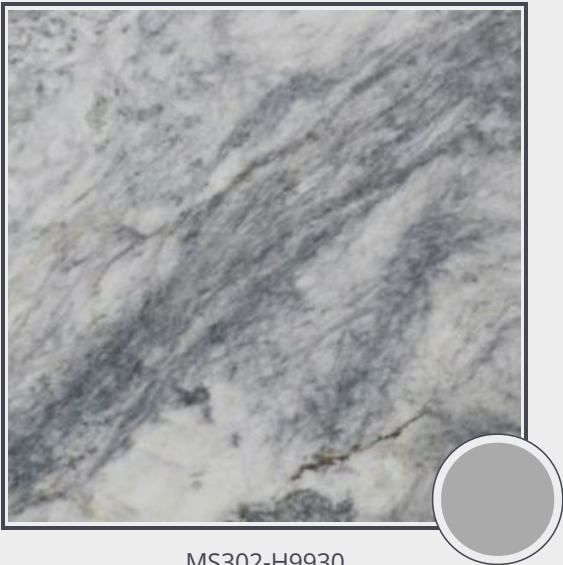

Gloria Venato

MS302-H9930

Marble Slab Honed 3cm

Needs to be sealed regularly. Clean with non abrasive cloth or sponge with mild soap and warm water. A natural stone cleaner with protectant is recommended. Do not cut directly on the countertops and use trivets for hot pans.

Origin Brazil

Color gray

Price \$45.20/SF*

Subclass Marble

* Material price does not include labor/installation

Color Range:

Color Enhancing	Translucent
<input checked="" type="checkbox"/>	<input checked="" type="checkbox"/>
Kitchen Countertops	Floors
<input checked="" type="checkbox"/>	<input checked="" type="checkbox"/>
Bathroom Showers	Bathroom Tubs
<input checked="" type="checkbox"/>	<input checked="" type="checkbox"/>
Bathroom Counters	Fireplace
<input checked="" type="checkbox"/>	<input checked="" type="checkbox"/>
Exterior	Furniture Top
<input checked="" type="checkbox"/>	<input checked="" type="checkbox"/>