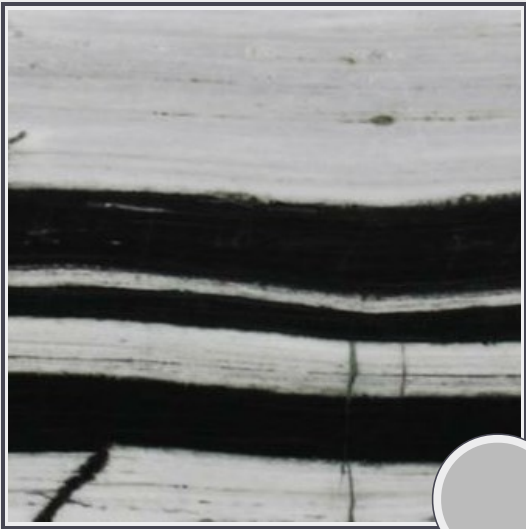

Cabana White

MS305-P9930

Marble Slab Polished 3cm

Needs to be sealed regularly. Clean with non abrasive cloth or sponge with mild soap and warm water. A natural stone cleaner with protectant is recommended. Do not cut directly on the countertops and use trivets for hot pans.

Origin Italy

Color gray

Price \$65.00/SF*

Subclass Marble

* Material price does not include labor/installation

Color Range:

Color Enhancing	Translucent
<input checked="" type="checkbox"/>	<input checked="" type="checkbox"/>
Kitchen Countertops	Floors
<input checked="" type="checkbox"/>	<input checked="" type="checkbox"/>
Bathroom Showers	Bathroom Tubs
<input checked="" type="checkbox"/>	<input checked="" type="checkbox"/>
Bathroom Counters	Fireplace
<input checked="" type="checkbox"/>	<input checked="" type="checkbox"/>
Exterior	Furniture Top
<input checked="" type="checkbox"/>	<input checked="" type="checkbox"/>