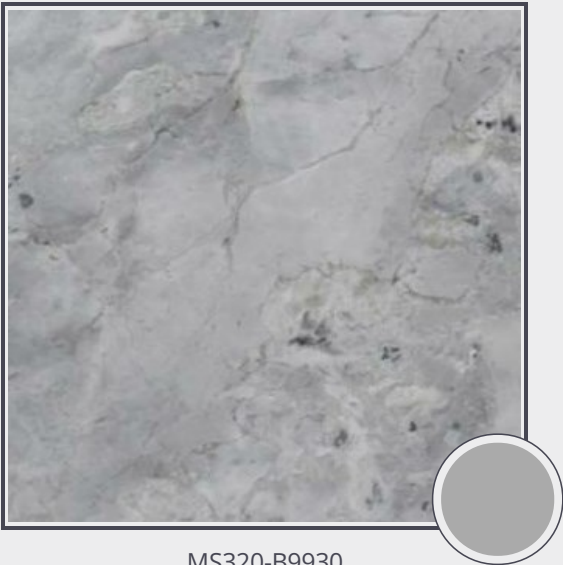

Burrasca

MS320-B9930

Marble Slab Brushed 3cm

Needs to be sealed regularly. Clean with non abrasive cloth or sponge with mild soap and warm water. A natural stone cleaner with protectant is recommended. Do not cut directly on the countertops and use trivets for hot pans.

Origin Brazil

Color gray

Price \$110.00/SF*

Subclass Marble

* Material price does not include labor/installation

Color Range:

Color Enhancing <input checked="" type="checkbox"/>	Translucent <input type="checkbox"/>
Kitchen Countertops <input checked="" type="checkbox"/>	Floors <input checked="" type="checkbox"/>
Bathroom Showers <input checked="" type="checkbox"/>	Bathroom Tubs <input checked="" type="checkbox"/>
Bathroom Counters <input checked="" type="checkbox"/>	Fireplace <input checked="" type="checkbox"/>
Exterior <input type="checkbox"/>	Furniture Top <input checked="" type="checkbox"/>