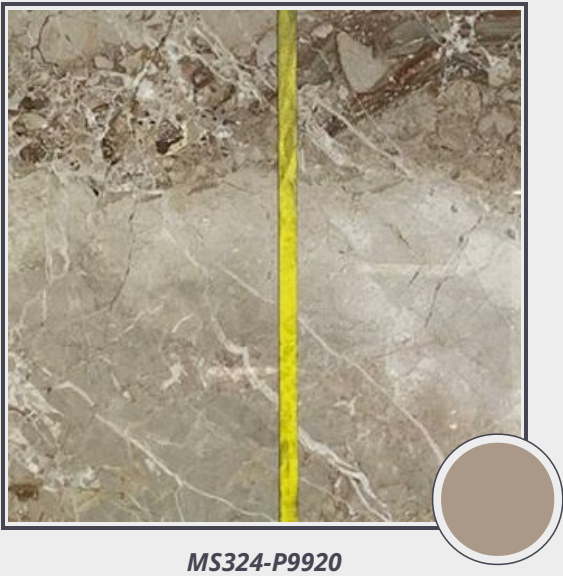

Breccia Aurora

MS324-P9920

Marble Slab Polished 2cm

Needs to be sealed regularly. Clean with non abrasive cloth or sponge with mild soap and warm water. A natural stone cleaner with protectant is recommended. Do not cut directly on the countertops and use trivets for hot pans.

Origin Italy

Color brown

Price \$41.70/SF*

Subclass Marble

* Material price does not include labor/installation

Color Range:

Color Enhancing <input type="checkbox"/>	Translucent <input type="checkbox"/>
Kitchen Countertops <input checked="" type="checkbox"/>	Floors <input checked="" type="checkbox"/>
Bathroom Showers <input checked="" type="checkbox"/>	Bathroom Tubs <input checked="" type="checkbox"/>
Bathroom Counters <input checked="" type="checkbox"/>	Fireplace <input checked="" type="checkbox"/>
Exterior <input type="checkbox"/>	Furniture Top <input checked="" type="checkbox"/>