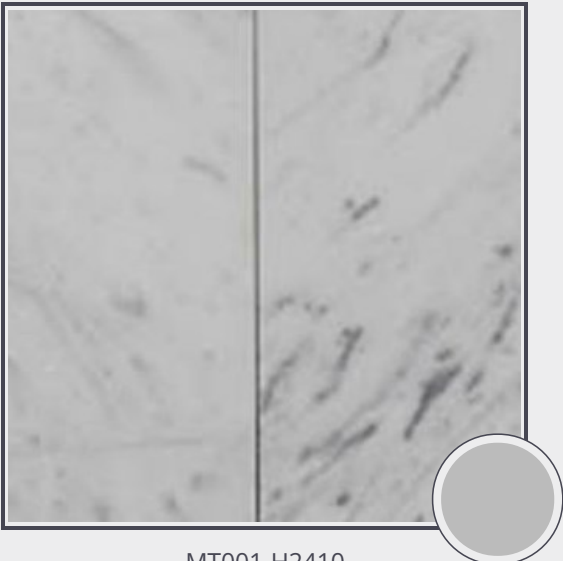

Bianco Carrara

MT001-H2410

Marble honed 24" x 12" x 3/8" tiles

Needs to be sealed regularly. Clean with non abrasive cloth or sponge with mild soap and warm water. A natural stone cleaner with protectant is recommended. Do not cut directly on the countertops and use trivets for hot pans.

Origin Italy

Color gray

Price \$19.00/SF*

Subclass Marble

* Material price does not include labor/installation

Color Range:

Color Enhancing	Translucent
<input checked="" type="checkbox"/>	<input checked="" type="checkbox"/>
Kitchen Countertops	Floors
<input checked="" type="checkbox"/>	<input checked="" type="checkbox"/>
Bathroom Showers	Bathroom Tubs
<input checked="" type="checkbox"/>	<input checked="" type="checkbox"/>
Bathroom Counters	Fireplace
<input checked="" type="checkbox"/>	<input checked="" type="checkbox"/>
Exterior	Furniture Top
<input checked="" type="checkbox"/>	<input checked="" type="checkbox"/>