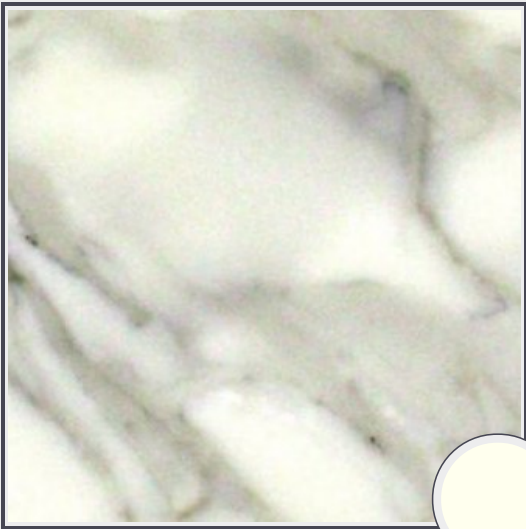

**Calacatta**

MT016-P1210

**Marble Tile Polished 12"x12" x 3/8"**

Needs to be sealed regularly. Clean with non abrasive cloth or sponge with mild soap and warm water. A natural stone cleaner with protectant is recommended. Do not cut directly on the countertops and use trivets for hot pans.

Origin Italy

Color yellow

Price \$44.96/SF\*

Subclass Marble

\* Material price does not include labor/installation

Color Range:

Color Enhancing	Translucent
<input type="checkbox"/>	<input type="checkbox"/>
Kitchen Countertops	Floors
<input checked="" type="checkbox"/>	<input checked="" type="checkbox"/>
Bathroom Showers	Bathroom Tubs
<input checked="" type="checkbox"/>	<input checked="" type="checkbox"/>
Bathroom Counters	Fireplace
<input checked="" type="checkbox"/>	<input checked="" type="checkbox"/>
Exterior	Furniture Top
<input type="checkbox"/>	<input checked="" type="checkbox"/>