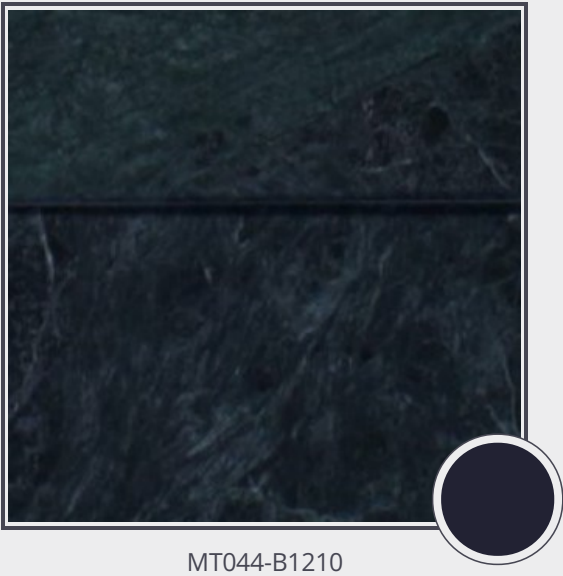

Verde Saltan Brushed

MT044-B1210

Marble Tile Brushed 12"x12" x 3/8"

Needs to be sealed regularly. Clean with non abrasive cloth or sponge with mild soap and warm water. A natural stone cleaner with protectant is recommended. Do not cut directly on the countertops and use trivets for hot pans.

Origin Guatemala

Color blue

Price \$20.50/SF*

Subclass Marble

* Material price does not include labor/installation

Color Range:

Color Enhancing	Translucent
<input checked="" type="checkbox"/>	<input checked="" type="checkbox"/>
Kitchen Countertops	Floors
<input checked="" type="checkbox"/>	<input checked="" type="checkbox"/>
Bathroom Showers	Bathroom Tubs
<input checked="" type="checkbox"/>	<input checked="" type="checkbox"/>
Bathroom Counters	Fireplace
<input checked="" type="checkbox"/>	<input checked="" type="checkbox"/>
Exterior	Furniture Top
<input checked="" type="checkbox"/>	<input checked="" type="checkbox"/>