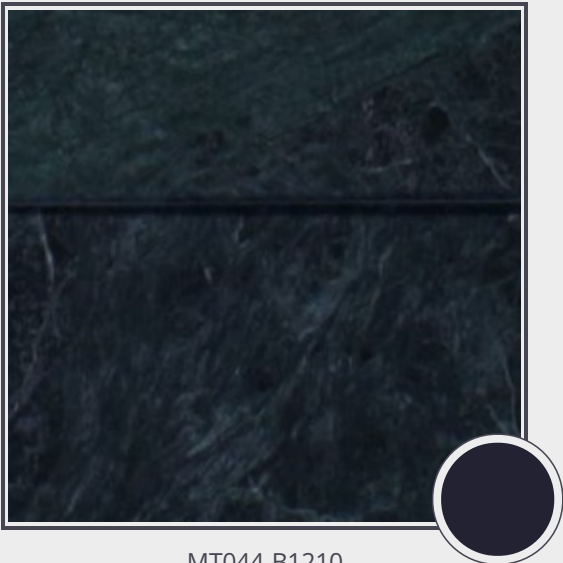

Verde Saltan Brushed

MT044-B1210

Marble Tile Brushed 12"x12" x 3/8"

Needs to be sealed regularly. Clean with non abrasive cloth or sponge with mild soap and warm water. A natural stone cleaner with protectant is recommended. Do not cut directly on the countertops and use trivets for hot pans.

Origin Guatemala

Color blue

Price \$20.50/SF\*

Subclass Marble

\* Material price does not include labor/installation

Color Range:

Color Enhancing	Translucent
<input checked="" type="checkbox"/>	<input checked="" type="checkbox"/>
Kitchen Countertops	Floors
<input checked="" type="checkbox"/>	<input checked="" type="checkbox"/>
Bathroom Showers	Bathroom Tubs
<input checked="" type="checkbox"/>	<input checked="" type="checkbox"/>
Bathroom Counters	Fireplace
<input checked="" type="checkbox"/>	<input checked="" type="checkbox"/>
Exterior	Furniture Top
<input checked="" type="checkbox"/>	<input checked="" type="checkbox"/>