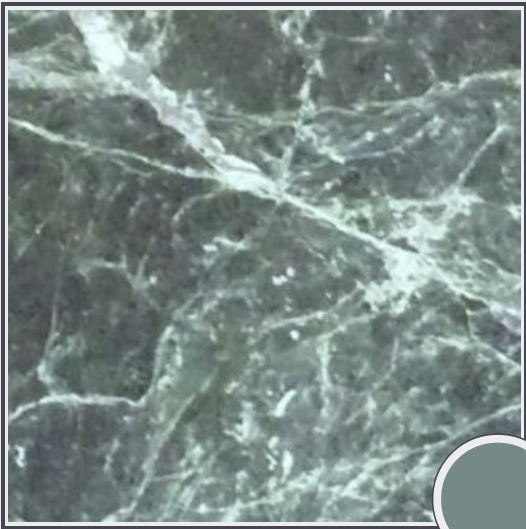

**Verde Saltan Brushed**

MT044-B1210

**Marble Tile Brushed 12"x12" x 3/8"**

Needs to be sealed regularly. Clean with non abrasive cloth or sponge with mild soap and warm water. A natural stone cleaner with protectant is recommended. Do not cut directly on the countertops and use trivets for hot pans.

Origin Guatemala

Color green

Price \$20.50/SF\*

Subclass Marble

\* Material price does not include labor/installation

Color Range:

Color Enhancing	Translucent
<input checked="" type="checkbox"/>	<input checked="" type="checkbox"/>
Kitchen Countertops	Floors
<input checked="" type="checkbox"/>	<input checked="" type="checkbox"/>
Bathroom Showers	Bathroom Tubs
<input checked="" type="checkbox"/>	<input checked="" type="checkbox"/>
Bathroom Counters	Fireplace
<input checked="" type="checkbox"/>	<input checked="" type="checkbox"/>
Exterior	Furniture Top
<input checked="" type="checkbox"/>	<input checked="" type="checkbox"/>