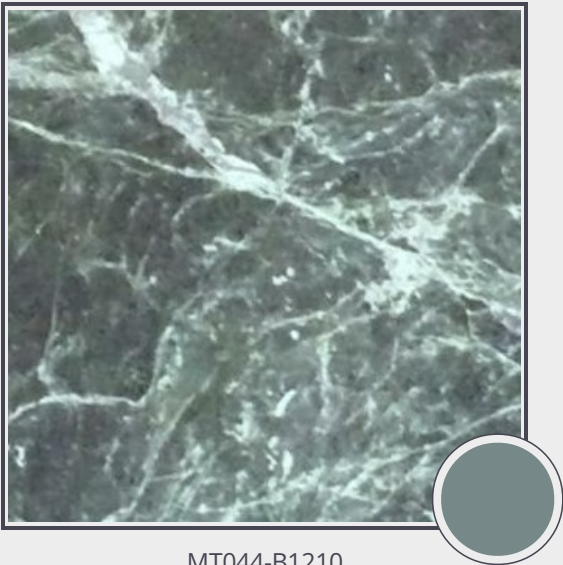

Verde Saltan Brushed

MT044-B1210

Marble Tile Brushed 12"x12" x 3/8"

Needs to be sealed regularly. Clean with non abrasive cloth or sponge with mild soap and warm water. A natural stone cleaner with protectant is recommended. Do not cut directly on the countertops and use trivets for hot pans.

Origin Guatemala

Color green

Price \$20.50/SF\*

Subclass Marble

\* Material price does not include labor/installation

Color Range:

Color Enhancing	Translucent
<input checked="" type="checkbox"/>	<input checked="" type="checkbox"/>
Kitchen Countertops	Floors
<input checked="" type="checkbox"/>	<input checked="" type="checkbox"/>
Bathroom Showers	Bathroom Tubs
<input checked="" type="checkbox"/>	<input checked="" type="checkbox"/>
Bathroom Counters	Fireplace
<input checked="" type="checkbox"/>	<input checked="" type="checkbox"/>
Exterior	Furniture Top
<input checked="" type="checkbox"/>	<input checked="" type="checkbox"/>