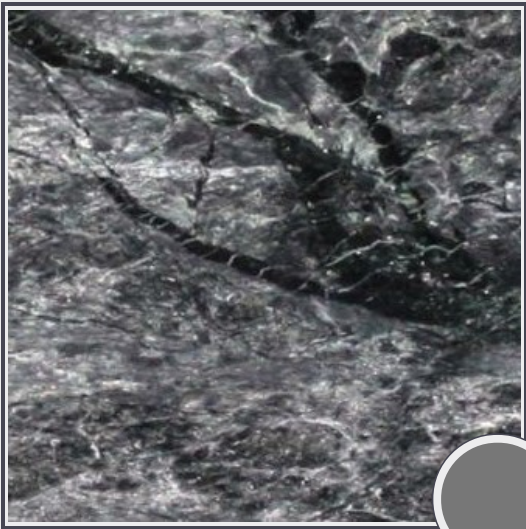

**Verde Saltan Brushed**

MT044-B1210

**Marble Tile Brushed 12"x12" x 3/8"**

Needs to be sealed regularly. Clean with non abrasive cloth or sponge with mild soap and warm water. A natural stone cleaner with protectant is recommended. Do not cut directly on the countertops and use trivets for hot pans.

Origin Guatemala

Color gray

Price \$20.50/SF\*

Subclass Marble

\* Material price does not include labor/installation

Color Range:

Color Enhancing	Translucent
<input checked="" type="checkbox"/>	<input checked="" type="checkbox"/>
Kitchen Countertops	Floors
<input checked="" type="checkbox"/>	<input checked="" type="checkbox"/>
Bathroom Showers	Bathroom Tubs
<input checked="" type="checkbox"/>	<input checked="" type="checkbox"/>
Bathroom Counters	Fireplace
<input checked="" type="checkbox"/>	<input checked="" type="checkbox"/>
Exterior	Furniture Top
<input checked="" type="checkbox"/>	<input checked="" type="checkbox"/>