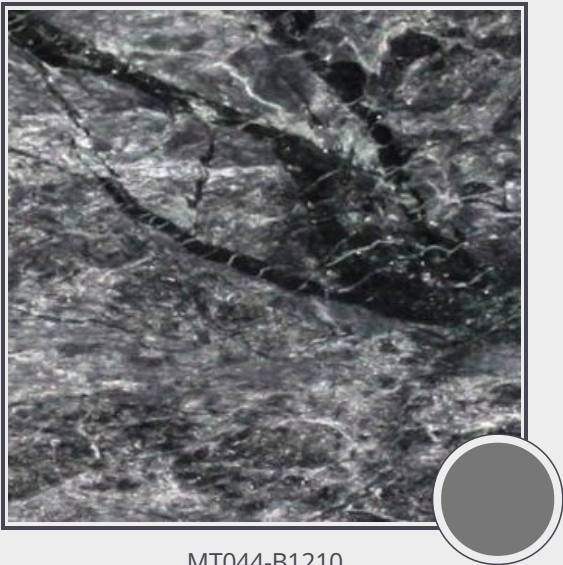

Verde Saltan Brushed

MT044-B1210

Marble Tile Brushed 12"x12" x 3/8"

Needs to be sealed regularly. Clean with non abrasive cloth or sponge with mild soap and warm water. A natural stone cleaner with protectant is recommended. Do not cut directly on the countertops and use trivets for hot pans.

Origin Guatemala

Color gray

Price \$20.50/SF*

Subclass Marble

* Material price does not include labor/installation

Color Range:

Color Enhancing	Translucent
<input checked="" type="checkbox"/>	<input checked="" type="checkbox"/>
Kitchen Countertops	Floors
<input checked="" type="checkbox"/>	<input checked="" type="checkbox"/>
Bathroom Showers	Bathroom Tubs
<input checked="" type="checkbox"/>	<input checked="" type="checkbox"/>
Bathroom Counters	Fireplace
<input checked="" type="checkbox"/>	<input checked="" type="checkbox"/>
Exterior	Furniture Top
<input checked="" type="checkbox"/>	<input checked="" type="checkbox"/>