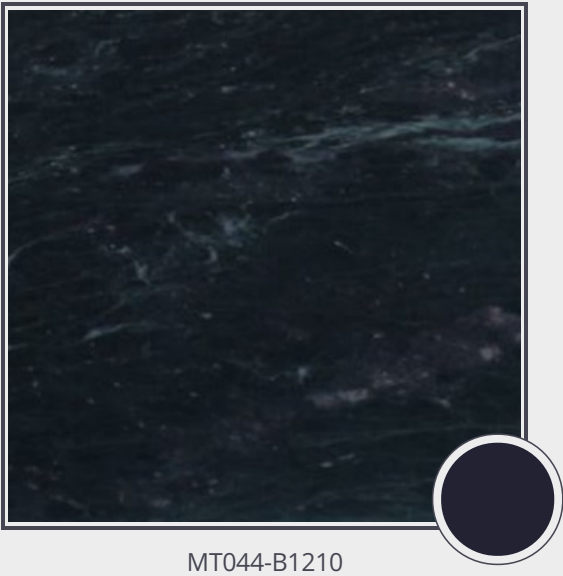

Verde Saltan Brushed

MT044-B1210

Marble Tile Brushed 12"x12" x 3/8"

Needs to be sealed regularly. Clean with non abrasive cloth or sponge with mild soap and warm water. A natural stone cleaner with protectant is recommended. Do not cut directly on the countertops and use trivets for hot pans.

Origin Guatemala

Color blue

Price \$20.50/SF\*

Subclass Marble

\* Material price does not include labor/installation

Color Range:

Color Enhancing	Translucent
<input checked="" type="checkbox"/>	<input checked="" type="checkbox"/>
Kitchen Countertops	Floors
<input checked="" type="checkbox"/>	<input checked="" type="checkbox"/>
Bathroom Showers	Bathroom Tubs
<input checked="" type="checkbox"/>	<input checked="" type="checkbox"/>
Bathroom Counters	Fireplace
<input checked="" type="checkbox"/>	<input checked="" type="checkbox"/>
Exterior	Furniture Top
<input checked="" type="checkbox"/>	<input checked="" type="checkbox"/>