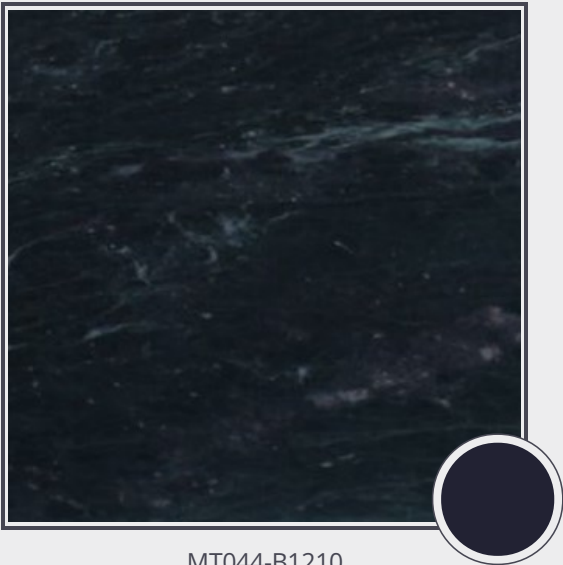

Verde Saltan Brushed

MT044-B1210

Marble Tile Brushed 12"x12" x 3/8"

Needs to be sealed regularly. Clean with non abrasive cloth or sponge with mild soap and warm water. A natural stone cleaner with protectant is recommended. Do not cut directly on the countertops and use trivets for hot pans.

Origin Guatemala

Color blue

Price \$20.50/SF*

Subclass Marble

* Material price does not include labor/installation

Color Range:

Color Enhancing	Translucent
<input checked="" type="checkbox"/>	<input checked="" type="checkbox"/>
Kitchen Countertops	Floors
<input checked="" type="checkbox"/>	<input checked="" type="checkbox"/>
Bathroom Showers	Bathroom Tubs
<input checked="" type="checkbox"/>	<input checked="" type="checkbox"/>
Bathroom Counters	Fireplace
<input checked="" type="checkbox"/>	<input checked="" type="checkbox"/>
Exterior	Furniture Top
<input checked="" type="checkbox"/>	<input checked="" type="checkbox"/>