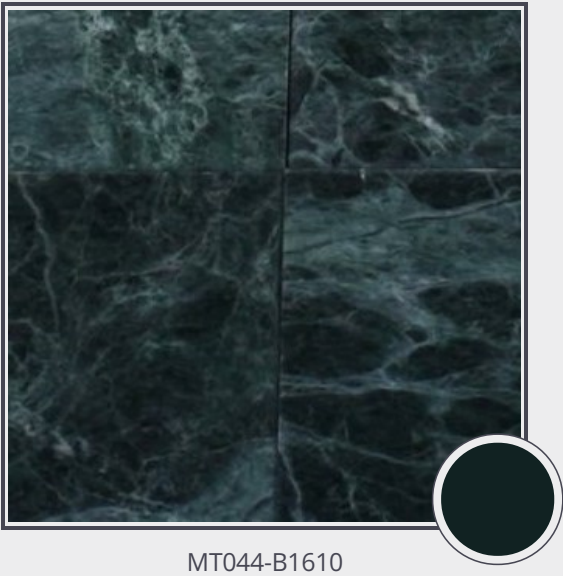

Verde Saltan

MT044-B1610

Marble Tile Brushed 16"x16" x 3/8"

Needs to be sealed regularly. Clean with non abrasive cloth or sponge with mild soap and warm water. A natural stone cleaner with protectant is recommended. Do not cut directly on the countertops and use trivets for hot pans.

Origin Guatemala

Color green

Price \$21.00/SF*

Subclass Marble

* Material price does not include labor/installation

Color Range:

Color Enhancing	Translucent
<input checked="" type="checkbox"/>	<input checked="" type="checkbox"/>
Kitchen Countertops	Floors
<input checked="" type="checkbox"/>	<input checked="" type="checkbox"/>
Bathroom Showers	Bathroom Tubs
<input checked="" type="checkbox"/>	<input checked="" type="checkbox"/>
Bathroom Counters	Fireplace
<input checked="" type="checkbox"/>	<input checked="" type="checkbox"/>
Exterior	Furniture Top
<input checked="" type="checkbox"/>	<input checked="" type="checkbox"/>