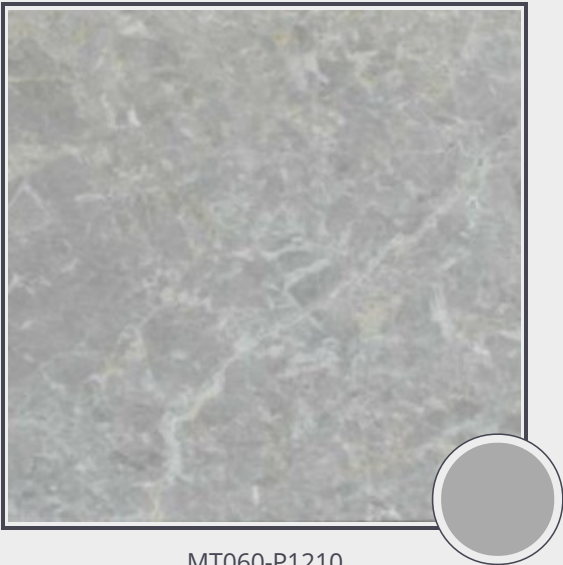

French Vanilla

MT060-P1210

Marble Tile Polished 12"x12" x 3/8"

Needs to be sealed regularly. Clean with non abrasive cloth or sponge with mild soap and warm water. A natural stone cleaner with protectant is recommended. Do not cut directly on the countertops and use trivets for hot pans.

Origin Greece

Color gray

Price \$28.00/SF*

Subclass Marble

* Material price does not include labor/installation

Color Range:

Color Enhancing	Translucent
<input checked="" type="checkbox"/>	<input checked="" type="checkbox"/>
Kitchen Countertops	Floors
<input checked="" type="checkbox"/>	<input checked="" type="checkbox"/>
Bathroom Showers	Bathroom Tubs
<input checked="" type="checkbox"/>	<input checked="" type="checkbox"/>
Bathroom Counters	Fireplace
<input checked="" type="checkbox"/>	<input checked="" type="checkbox"/>
Exterior	Furniture Top
<input checked="" type="checkbox"/>	<input checked="" type="checkbox"/>