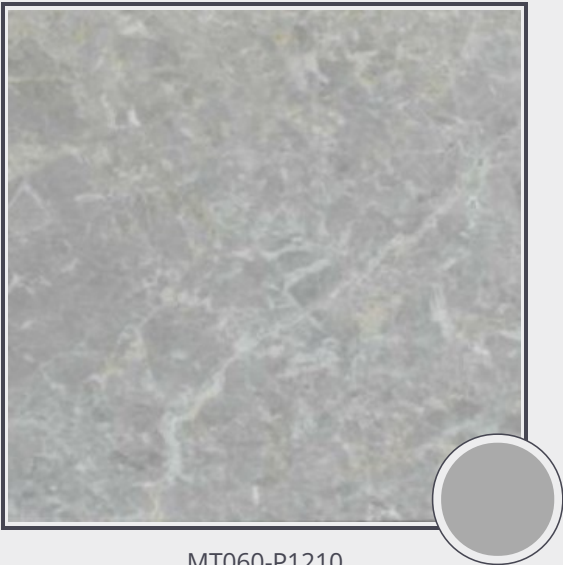

French Vanilla

MT060-P1210

Marble Tile Polished 12"x12" x 3/8"

Needs to be sealed regularly. Clean with non abrasive cloth or sponge with mild soap and warm water. A natural stone cleaner with protectant is recommended. Do not cut directly on the countertops and use trivets for hot pans.

Origin Greece

Color gray

Price \$28.00/SF*

Subclass Marble

* Material price does not include labor/installation

Color Range:

Color Enhancing	Translucent
<input checked="" type="checkbox"/>	<input checked="" type="checkbox"/>
Kitchen Countertops	Floors
<input checked="" type="checkbox"/>	<input checked="" type="checkbox"/>
Bathroom Showers	Bathroom Tubs
<input checked="" type="checkbox"/>	<input checked="" type="checkbox"/>
Bathroom Counters	Fireplace
<input checked="" type="checkbox"/>	<input checked="" type="checkbox"/>
Exterior	Furniture Top
<input checked="" type="checkbox"/>	<input checked="" type="checkbox"/>