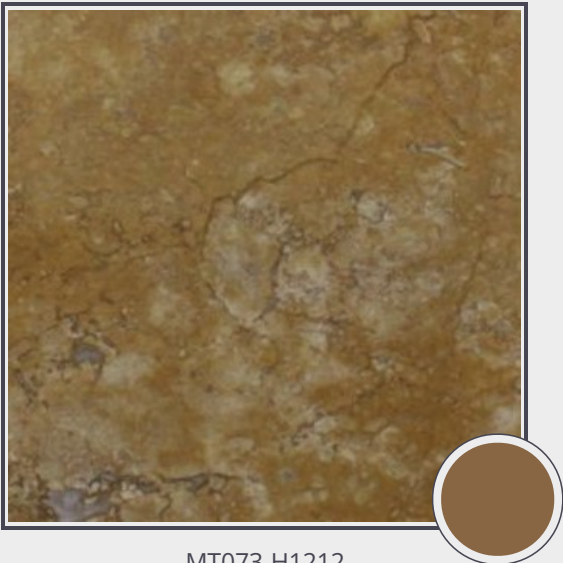

Giallo Antico

MT073-H1212

Marble Tile Honed 12"x12" x 1/2"

Needs to be sealed regularly. Clean with non abrasive cloth or sponge with mild soap and warm water. A natural stone cleaner with protectant is recommended. Do not cut directly on the countertops and use trivets for hot pans.

Origin Turkey

Color brown

Price \$24.50/SF*

Subclass Limestone

* Material price does not include labor/installation

Color Range:

Color Enhancing	Translucent
<input checked="" type="checkbox"/>	<input checked="" type="checkbox"/>
Kitchen Countertops	Floors
<input checked="" type="checkbox"/>	<input checked="" type="checkbox"/>
Bathroom Showers	Bathroom Tubs
<input checked="" type="checkbox"/>	<input checked="" type="checkbox"/>
Bathroom Counters	Fireplace
<input checked="" type="checkbox"/>	<input checked="" type="checkbox"/>
Exterior	Furniture Top
<input checked="" type="checkbox"/>	<input checked="" type="checkbox"/>