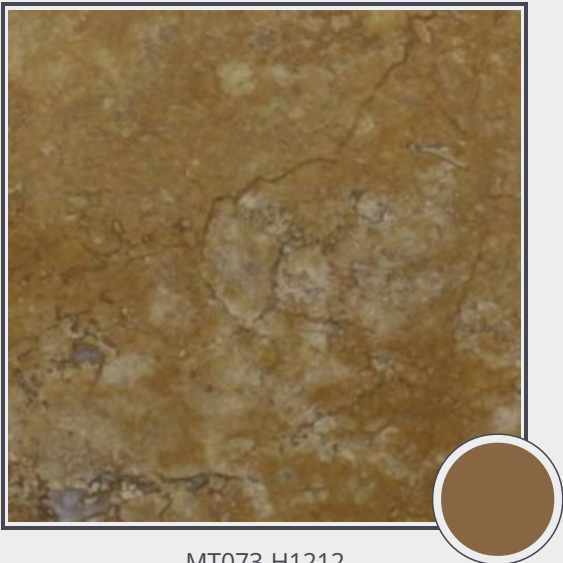

Giallo Antico

MT073-H1212

Marble Tile Honed 12"x12" x 1/2"

Needs to be sealed regularly. Clean with non abrasive cloth or sponge with mild soap and warm water. A natural stone cleaner with protectant is recommended. Do not cut directly on the countertops and use trivets for hot pans.

Origin Turkey

Color brown

Price \$24.50/SF*

Subclass Limestone

* Material price does not include labor/installation

Color Range:

Color Enhancing	Translucent
Kitchen Countertops	Floors
Bathroom Showers	Bathroom Tubs
Bathroom Counters	Fireplace
Exterior	Furniture Top