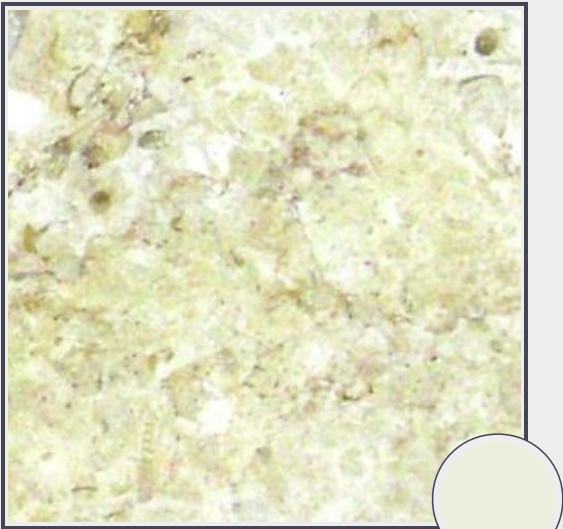

Jerusalem Gold

MT078-H1210

Marble Tile Honed 12"x12" x 3/8"

Needs to be sealed regularly. Clean with non abrasive cloth or sponge with mild soap and warm water. A natural stone cleaner with protectant is recommended. Do not cut directly on the countertops and use trivets for hot pans.

Origin Israel

Color yellow

Price \$22.00/SF*

Subclass Limestone

* Material price does not include labor/installation

Color Range:

Color Enhancing	Translucent
<input checked="" type="checkbox"/>	<input checked="" type="checkbox"/>
Kitchen Countertops	Floors
<input checked="" type="checkbox"/>	<input checked="" type="checkbox"/>
Bathroom Showers	Bathroom Tubs
<input checked="" type="checkbox"/>	<input checked="" type="checkbox"/>
Bathroom Counters	Fireplace
<input checked="" type="checkbox"/>	<input checked="" type="checkbox"/>
Exterior	Furniture Top
<input checked="" type="checkbox"/>	<input checked="" type="checkbox"/>