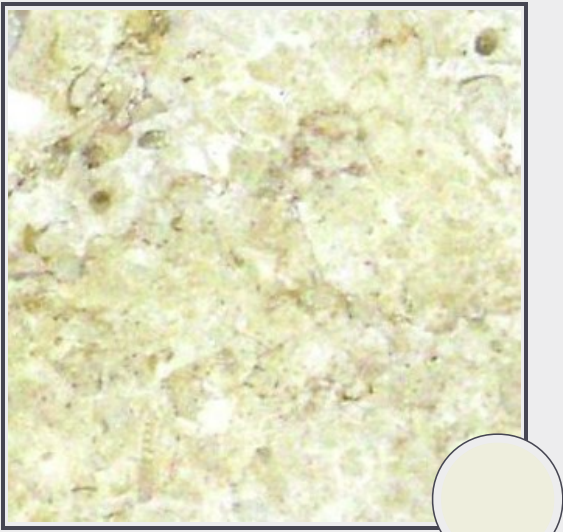

Jerusalem Gold

MT078-H1210

Marble Tile Honed 12"x12" x 3/8"

Needs to be sealed regularly. Clean with non abrasive cloth or sponge with mild soap and warm water. A natural stone cleaner with protectant is recommended. Do not cut directly on the countertops and use trivets for hot pans.

Origin Israel

Color yellow

Price \$22.00/SF*

Subclass
Limestone

* Material price does not include labor/installation

Color Range:

Color Enhancing <input type="checkbox"/>	Translucent <input type="checkbox"/>
Kitchen Countertops <input type="checkbox"/>	Floors <input checked="" type="checkbox"/>
Bathroom Showers <input checked="" type="checkbox"/>	Bathroom Tubs <input checked="" type="checkbox"/>
Bathroom Counters <input checked="" type="checkbox"/>	Fireplace <input checked="" type="checkbox"/>
Exterior <input type="checkbox"/>	Furniture Top <input checked="" type="checkbox"/>