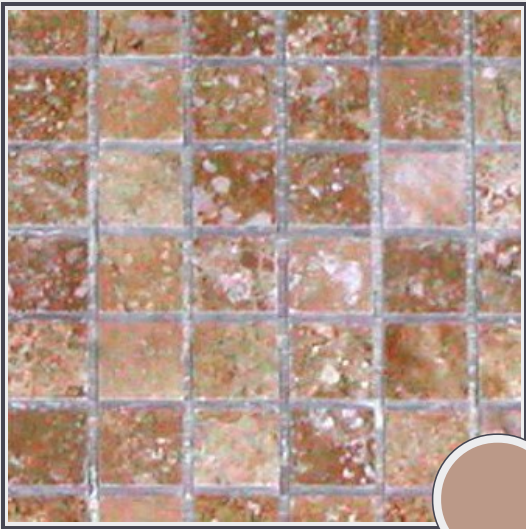

Travertino Noce

MT104-H0110

Travertine honed 1"x 1" mesh mounted tiles

Travertine - needs to be sealed regularly. Clean with non abrasive cloth or sponge with mild soap and warm water. A natural stone cleaner with protectant is recommended. Do not cut directly on the countertops and use trivets for hot pans.

Origin Turkey

Color brown

Price \$21.50/SF*

Subclass Travertine

* Material price does not include labor/installation

Color Range:

Color Enhancing	Translucent
Kitchen Countertops	Floors
Bathroom Showers	Bathroom Tubs
Bathroom Counters	Fireplace
Exterior	Furniture Top