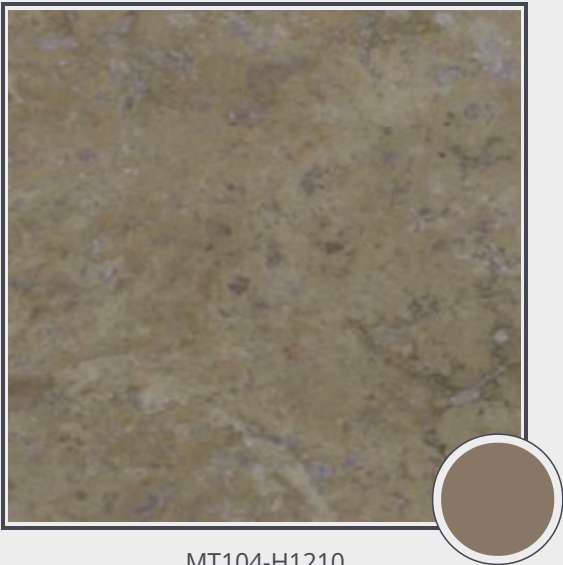

**Travertino Noce**

MT104-H1210

**Marble Tile Honed 12"x12" x 3/8"**

Travertine - needs to be sealed regularly. Clean with non abrasive cloth or sponge with mild soap and warm water. A natural stone cleaner with protectant is recommended. Do not cut directly on the countertops and use trivets for hot pans.

Origin Turkey

Color brown

Price \$23.50/SF\*

Subclass Travertine

\* Material price does not include labor/installation

Color Range:

|                     |               |
|---------------------|---------------|
| Color Enhancing     | Translucent   |
| Kitchen Countertops | Floors        |
| Bathroom Showers    | Bathroom Tubs |
| Bathroom Counters   | Fireplace     |
| Exterior            | Furniture Top |