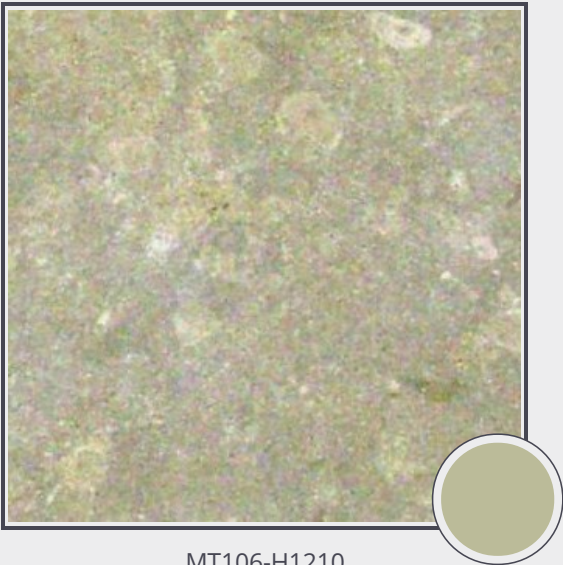

**Azul Lagos**

MT106-H1210

**Marble Tile Honed 12"x12" x 3/8"**

Needs to be sealed regularly. Clean with non abrasive cloth or sponge with mild soap and warm water. A natural stone cleaner with protectant is recommended. Do not cut directly on the countertops and use trivets for hot pans.

Origin Portugal

Color yellow

Price \$17.50/SF\*

Subclass Limestone

\* Material price does not include labor/installation

Color Range:

Color Enhancing	Translucent
<input type="checkbox"/>	<input type="checkbox"/>
Kitchen Countertops	Floors
<input type="checkbox"/>	<input checked="" type="checkbox"/>
Bathroom Showers	Bathroom Tubs
<input checked="" type="checkbox"/>	<input checked="" type="checkbox"/>
Bathroom Counters	Fireplace
<input checked="" type="checkbox"/>	<input checked="" type="checkbox"/>
Exterior	Furniture Top
<input type="checkbox"/>	<input checked="" type="checkbox"/>