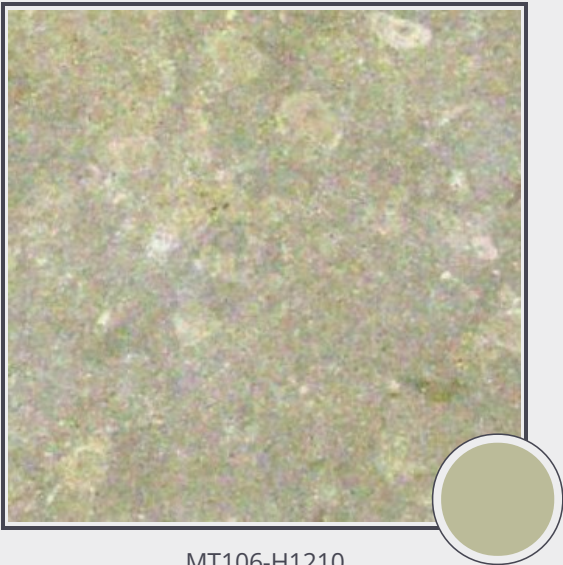

Azul Lagos

MT106-H1210

Marble Tile Honed 12"x12" x 3/8"

Needs to be sealed regularly. Clean with non abrasive cloth or sponge with mild soap and warm water. A natural stone cleaner with protectant is recommended. Do not cut directly on the countertops and use trivets for hot pans.

Origin Portugal

Color yellow

Price \$17.50/SF*

Subclass Limestone

* Material price does not include labor/installation

Color Range:

Color Enhancing	Translucent
Kitchen Countertops	Floors
Bathroom Showers	Bathroom Tubs
Bathroom Counters	Fireplace
Exterior	Furniture Top