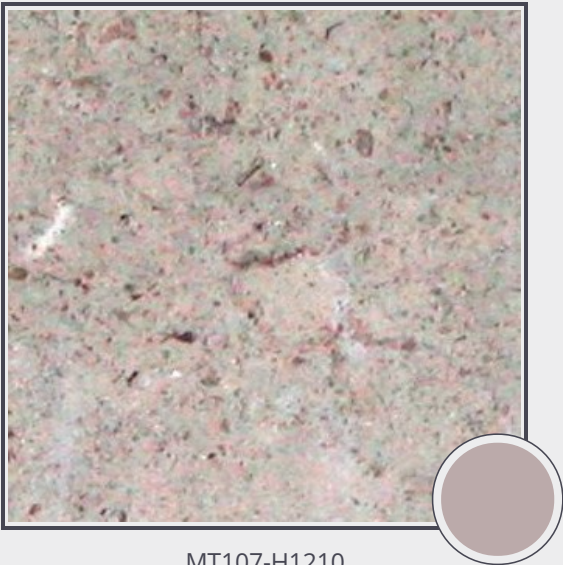

Gascogne Blue

MT107-H1210

Marble Tile Honed 12"x12" x 3/8"

Needs to be sealed regularly. Clean with non abrasive cloth or sponge with mild soap and warm water. A natural stone cleaner with protectant is recommended. Do not cut directly on the countertops and use trivets for hot pans.

Origin Portugal

Color red

Price \$20.00/SF*

Subclass Limestone

* Material price does not include labor/installation

Color Range:

Color Enhancing	Translucent
Kitchen Countertops	Floors
Bathroom Showers	Bathroom Tubs
Bathroom Counters	Fireplace
Exterior	Furniture Top