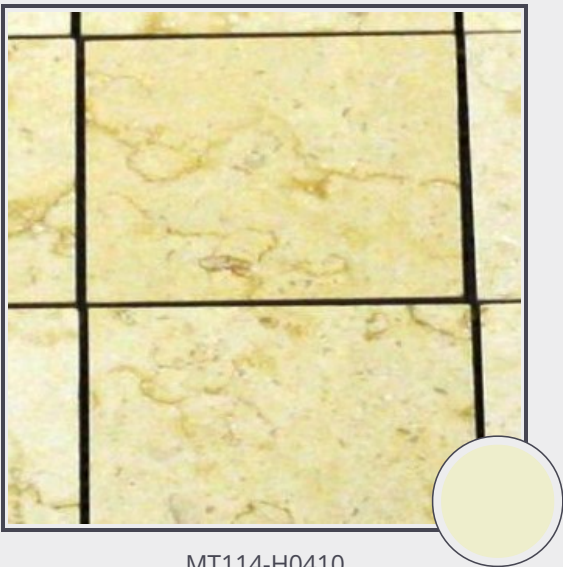

Sunny Light

MT114-H0410

Marble honed 4"x4" mesh mounted tiles

Needs to be sealed regularly. Clean with non abrasive cloth or sponge with mild soap and warm water. A natural stone cleaner with protectant is recommended. Do not cut directly on the countertops and use trivets for hot pans.

Origin Egypt

Color yellow

Price \$20.50/SF*

Subclass Limestone

* Material price does not include labor/installation

Color Range:

Color Enhancing	Translucent
Kitchen Countertops	Floors
Bathroom Showers	Bathroom Tubs
Bathroom Counters	Fireplace
Exterior	Furniture Top