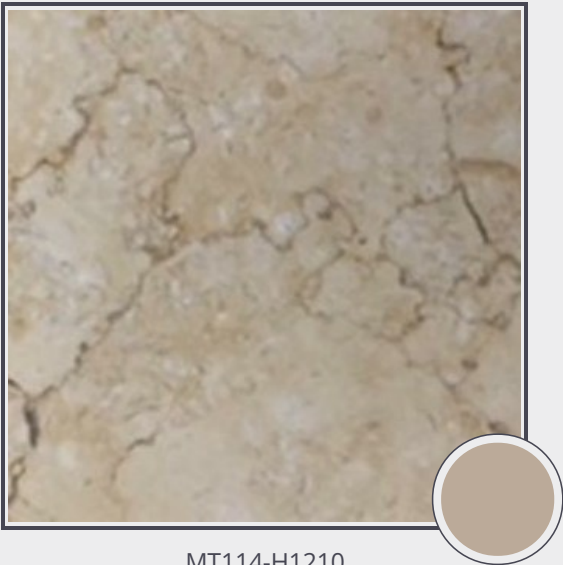

Sunny Light

MT114-H1210

Marble Tile Honed 12"x12" x 3/8"

Needs to be sealed regularly. Clean with non abrasive cloth or sponge with mild soap and warm water. A natural stone cleaner with protectant is recommended. Do not cut directly on the countertops and use trivets for hot pans.

Origin Egypt

Color brown

Price \$11.54/SF*

Subclass Limestone

* Material price does not include labor/installation

Color Range:

Color Enhancing	Translucent
Kitchen Countertops	Floors
Bathroom Showers	Bathroom Tubs
Bathroom Counters	Fireplace
Exterior	Furniture Top