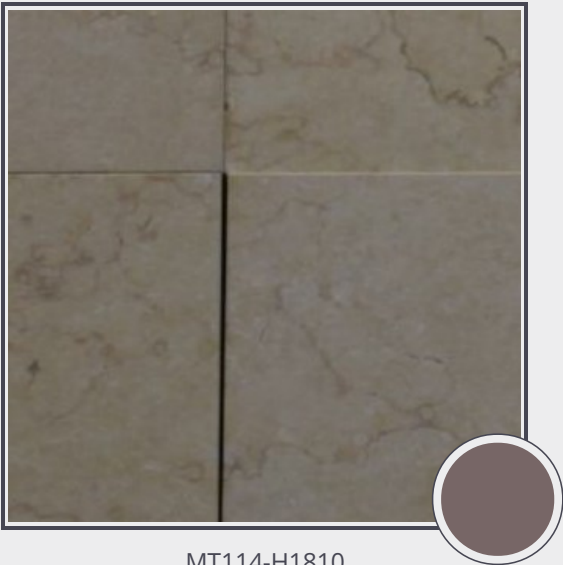

Sunny Light

MT114-H1810

Marble Tile Honed 18"x18" x 3/8"

Needs to be sealed regularly. Clean with non abrasive cloth or sponge with mild soap and warm water. A natural stone cleaner with protectant is recommended. Do not cut directly on the countertops and use trivets for hot pans.

Origin Egypt

Color red

Price \$12.00/SF*

Subclass Limestone

* Material price does not include labor/installation

Color Range:

Color Enhancing	Translucent
<input type="checkbox"/>	<input type="checkbox"/>
Kitchen Countertops	Floors
<input type="checkbox"/>	<input checked="" type="checkbox"/>
Bathroom Showers	Bathroom Tubs
<input checked="" type="checkbox"/>	<input checked="" type="checkbox"/>
Bathroom Counters	Fireplace
<input checked="" type="checkbox"/>	<input checked="" type="checkbox"/>
Exterior	Furniture Top
<input type="checkbox"/>	<input checked="" type="checkbox"/>