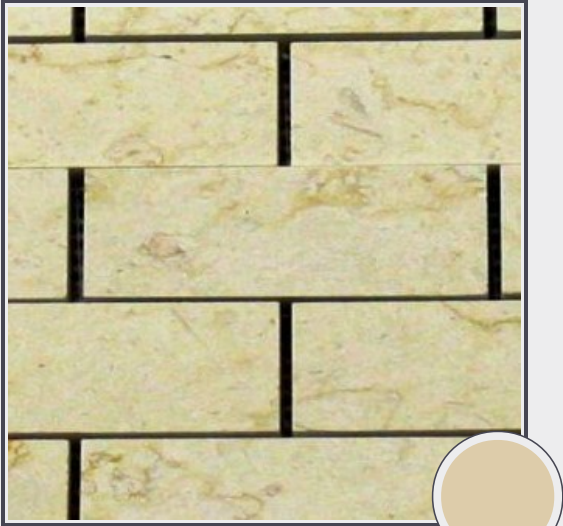

Brick Pattern Sunny Light Honed

MT114-MS50

Marble honed 2" x 4" x 5/8" brick pattern

Needs to be sealed regularly. Clean with non abrasive cloth or sponge with mild soap and warm water. A natural stone cleaner with protectant is recommended. Do not cut directly on the countertops and use trivets for hot pans.

Origin Egypt

Color brown

Price \$17.00/SF*

Subclass
Limestone

* Material price does not include labor/installation

Color Range:

Color Enhancing ✗	Translucent ✗
Kitchen Countertops ✗	Floors ✓
Bathroom Showers ✓	Bathroom Tubs ✓
Bathroom Counters ✓	Fireplace ✓
Exterior ✗	Furniture Top ✓