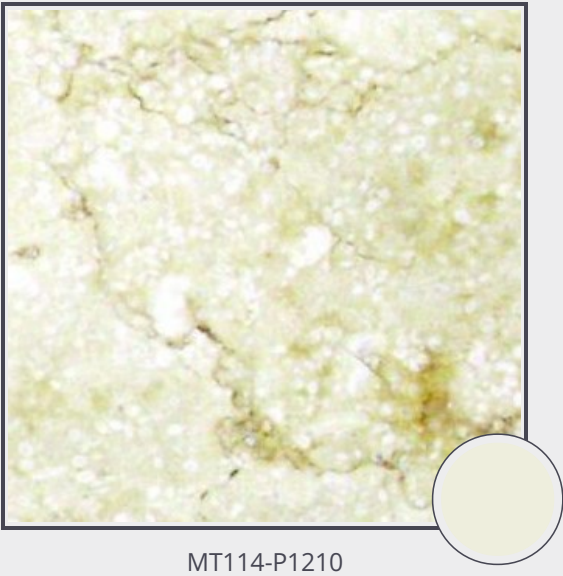

Sunny Light

MT114-P1210

Marble Tile Polished 12"x12" x 3/8"

Needs to be sealed regularly. Clean with non abrasive cloth or sponge with mild soap and warm water. A natural stone cleaner with protectant is recommended. Do not cut directly on the countertops and use trivets for hot pans.

Origin Egypt

Color yellow

Price \$11.54/SF*

Subclass Limestone

* Material price does not include labor/installation

Color Range:

| | |
|-------------------------------------|-------------------------------------|
| Color Enhancing | Translucent |
| <input checked="" type="checkbox"/> | <input checked="" type="checkbox"/> |
| Kitchen Countertops | Floors |
| <input checked="" type="checkbox"/> | <input checked="" type="checkbox"/> |
| Bathroom Showers | Bathroom Tubs |
| <input checked="" type="checkbox"/> | <input checked="" type="checkbox"/> |
| Bathroom Counters | Fireplace |
| <input checked="" type="checkbox"/> | <input checked="" type="checkbox"/> |
| Exterior | Furniture Top |
| <input checked="" type="checkbox"/> | <input checked="" type="checkbox"/> |