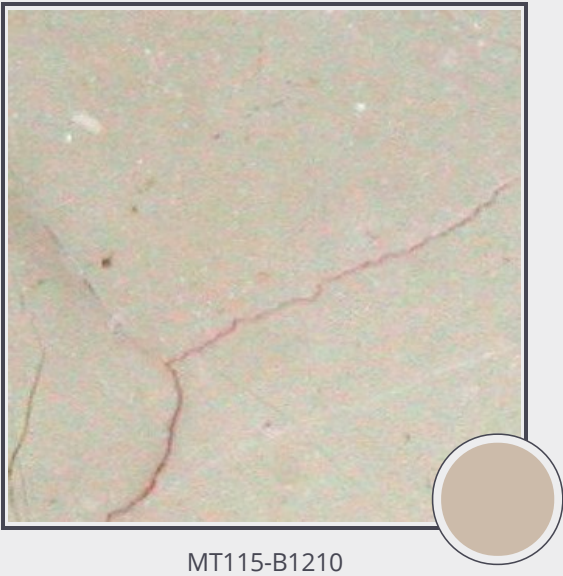

Crema Maya Brushed

MT115-B1210

Marble Tile Brushed 12"x12" x 3/8"

Needs to be sealed regularly. Clean with non abrasive cloth or sponge with mild soap and warm water. A natural stone cleaner with protectant is recommended. Do not cut directly on the countertops and use trivets for hot pans.

Origin Colombia

Color yellow

Price \$15.50/SF*

Subclass Marble

* Material price does not include labor/installation

Color Range:

Color Enhancing	Translucent
<input checked="" type="checkbox"/>	<input checked="" type="checkbox"/>
Kitchen Countertops	Floors
<input checked="" type="checkbox"/>	<input checked="" type="checkbox"/>
Bathroom Showers	Bathroom Tubs
<input checked="" type="checkbox"/>	<input checked="" type="checkbox"/>
Bathroom Counters	Fireplace
<input checked="" type="checkbox"/>	<input checked="" type="checkbox"/>
Exterior	Furniture Top
<input checked="" type="checkbox"/>	<input checked="" type="checkbox"/>