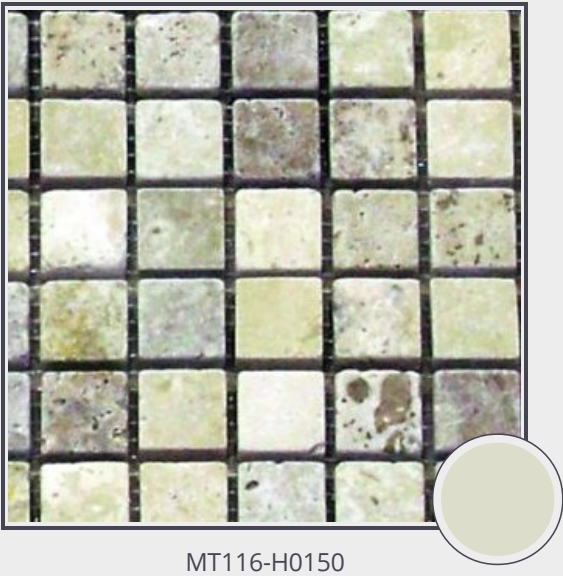

Walnut Combo

MT116-H0150

1.5" x 1.5" honed and filled straight edge
12"x12" mesh mounted

Needs to be sealed regularly. Clean with non abrasive cloth or sponge with mild soap and warm water. A natural stone cleaner with protectant is recommended. Do not cut directly on the countertops and use trivets for hot pans.

Origin Turkey

Color yellow

Price \$22.50/SF*

Subclass Limestone

* Material price does not include labor/installation

Color Range:

Color Enhancing	Translucent
<input checked="" type="checkbox"/>	<input checked="" type="checkbox"/>
Kitchen Countertops	Floors
<input checked="" type="checkbox"/>	<input checked="" type="checkbox"/>
Bathroom Showers	Bathroom Tubs
<input checked="" type="checkbox"/>	<input checked="" type="checkbox"/>
Bathroom Counters	Fireplace
<input checked="" type="checkbox"/>	<input checked="" type="checkbox"/>
Exterior	Furniture Top
<input checked="" type="checkbox"/>	<input checked="" type="checkbox"/>