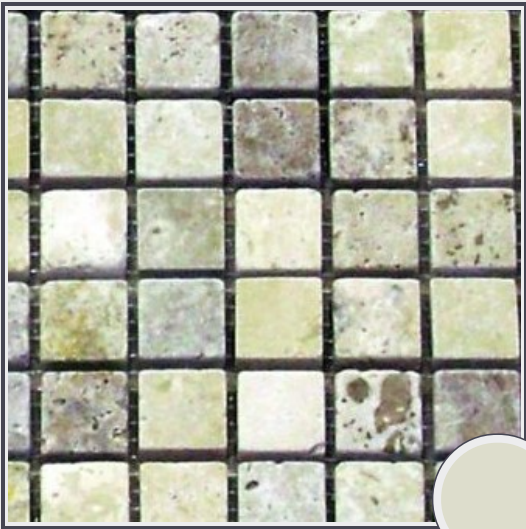

Walnut Combo

MT116-H0150

1.5" x 1.5" honed and filled straight edge
12"x12" mesh mounted

Needs to be sealed regularly. Clean with non abrasive cloth or sponge with mild soap and warm water. A natural stone cleaner with protectant is recommended. Do not cut directly on the countertops and use trivets for hot pans.

Origin Turkey

Color yellow

Price \$22.50/SF*

Subclass Limestone

* Material price does not include labor/installation

Color Range:

Color Enhancing	Translucent
Kitchen Countertops	Floors
Bathroom Showers	Bathroom Tubs
Bathroom Counters	Fireplace
Exterior	Furniture Top