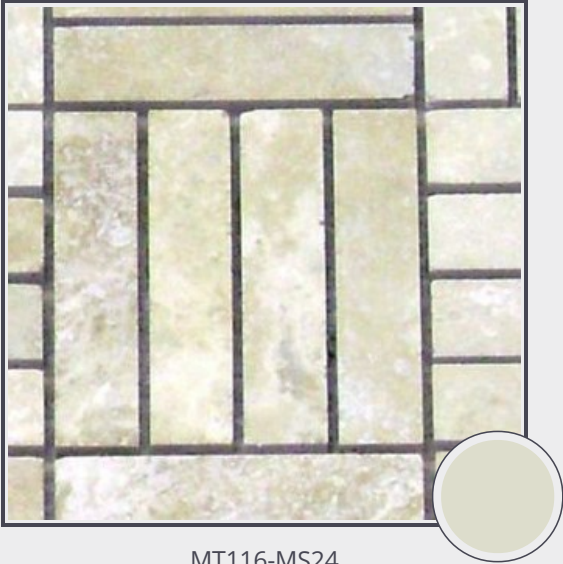

**Parquet Pattern Honed  
Travertino Cream**

MT116-MS24

**Travertine mosaic pattern honed & filled  
straight edge on mesh**

Travertine - needs to be sealed regularly. Clean with non abrasive cloth or sponge with mild soap and warm water. A natural stone cleaner with protectant is recommended. Do not cut directly on the countertops and use trivets for hot pans.

Origin Turkey

Color yellow

Price \$24.50/SF\*

Subclass  
Travertine

\* Material price does not include labor/installation

Color Range:

Color Enhancing	Translucent
<input checked="" type="checkbox"/>	<input checked="" type="checkbox"/>
Kitchen Countertops	Floors
<input checked="" type="checkbox"/>	<input checked="" type="checkbox"/>
Bathroom Showers	Bathroom Tubs
<input checked="" type="checkbox"/>	<input checked="" type="checkbox"/>
Bathroom Counters	Fireplace
<input checked="" type="checkbox"/>	<input checked="" type="checkbox"/>
Exterior	Furniture Top
<input checked="" type="checkbox"/>	<input checked="" type="checkbox"/>