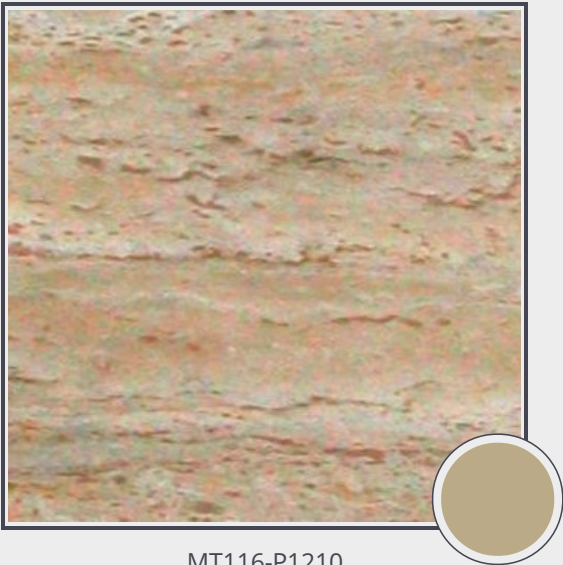

Travertino Cream

MT116-P1210

Marble Tile Polished 12"x12" x 3/8"

Travertine - needs to be sealed regularly. Clean with non abrasive cloth or sponge with mild soap and warm water. A natural stone cleaner with protectant is recommended. Do not cut directly on the countertops and use trivets for hot pans.

Origin Turkey

Color brown

Price \$16.50/SF*

Subclass Travertine

* Material price does not include labor/installation

Color Range:

Color Enhancing	Translucent
<input type="checkbox"/>	<input type="checkbox"/>
Kitchen Countertops	Floors
<input type="checkbox"/>	<input checked="" type="checkbox"/>
Bathroom Showers	Bathroom Tubs
<input checked="" type="checkbox"/>	<input checked="" type="checkbox"/>
Bathroom Counters	Fireplace
<input checked="" type="checkbox"/>	<input checked="" type="checkbox"/>
Exterior	Furniture Top
<input type="checkbox"/>	<input checked="" type="checkbox"/>