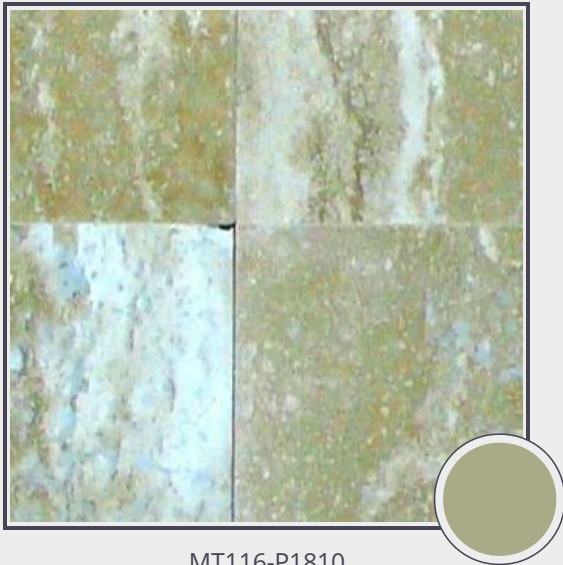

Travertino Cream (vein cut)

MT116-P1810

Marble Tile Polished 18"x18" x 3/8"

Travertine - needs to be sealed regularly. Clean with non abrasive cloth or sponge with mild soap and warm water. A natural stone cleaner with protectant is recommended. Do not cut directly on the countertops and use trivets for hot pans.

Origin Turkey

Color yellow

Price \$22.00/SF*

Subclass Travertine

* Material price does not include labor/installation

Color Range:

Color Enhancing	Translucent
<input checked="" type="checkbox"/>	<input checked="" type="checkbox"/>
Kitchen Countertops	Floors
<input checked="" type="checkbox"/>	<input checked="" type="checkbox"/>
Bathroom Showers	Bathroom Tubs
<input checked="" type="checkbox"/>	<input checked="" type="checkbox"/>
Bathroom Counters	Fireplace
<input checked="" type="checkbox"/>	<input checked="" type="checkbox"/>
Exterior	Furniture Top
<input checked="" type="checkbox"/>	<input checked="" type="checkbox"/>