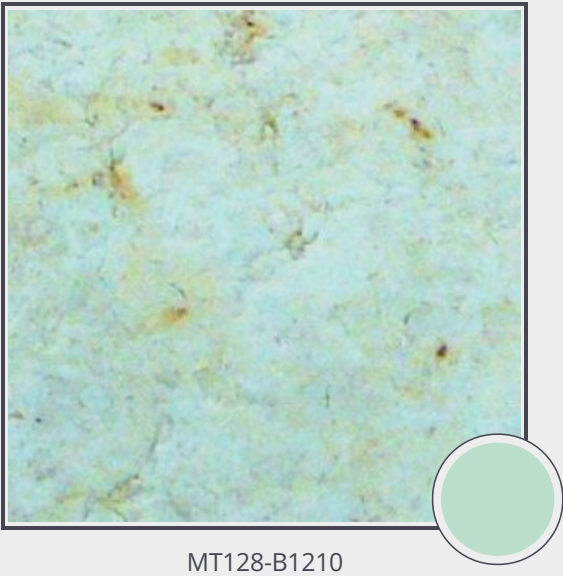

**Masada Gold**

MT128-B1210

**Marble Tile Brushed 12"x12" x 3/8"**

Needs to be sealed regularly. Clean with non abrasive cloth or sponge with mild soap and warm water. A natural stone cleaner with protectant is recommended. Do not cut directly on the countertops and use trivets for hot pans.

Origin Israel

Color green

Price \$22.00/SF\*

Subclass Limestone

\* Material price does not include labor/installation

Color Range:

Color Enhancing	Translucent
Kitchen Countertops	Floors
Bathroom Showers	Bathroom Tubs
Bathroom Counters	Fireplace
Exterior	Furniture Top