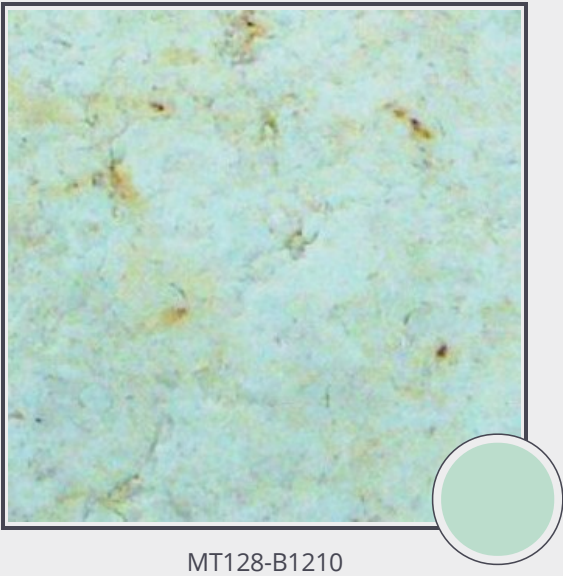

Masada Gold

MT128-B1210

Marble Tile Brushed 12"x12" x 3/8"

Needs to be sealed regularly. Clean with non abrasive cloth or sponge with mild soap and warm water. A natural stone cleaner with protectant is recommended. Do not cut directly on the countertops and use trivets for hot pans.

Origin Israel

Color green

Price \$22.00/SF*

Subclass Limestone

* Material price does not include labor/installation

Color Range:

Color Enhancing	Translucent
Kitchen Countertops	Floors
Bathroom Showers	Bathroom Tubs
Bathroom Counters	Fireplace
Exterior	Furniture Top