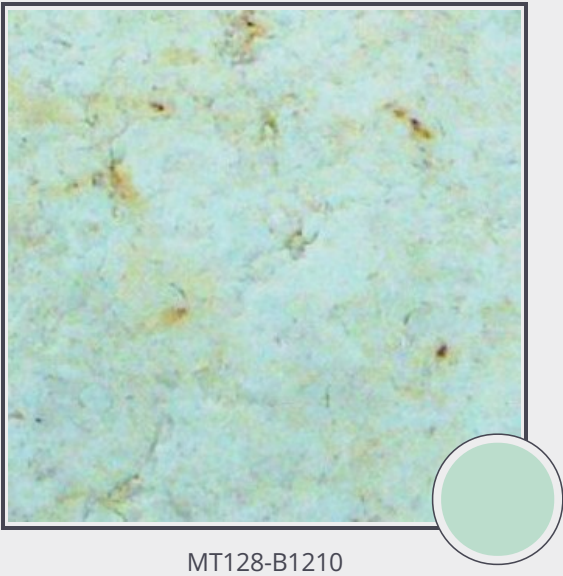

Masada Gold

MT128-B1210

Marble Tile Brushed 12"x12" x 3/8"

Needs to be sealed regularly. Clean with non abrasive cloth or sponge with mild soap and warm water. A natural stone cleaner with protectant is recommended. Do not cut directly on the countertops and use trivets for hot pans.

Origin Israel

Color green

Price \$22.00/SF*

Subclass Limestone

* Material price does not include labor/installation

Color Range:

| | |
|---------------------|---------------|
| Color Enhancing | Translucent |
| Kitchen Countertops | Floors |
| Bathroom Showers | Bathroom Tubs |
| Bathroom Counters | Fireplace |
| Exterior | Furniture Top |