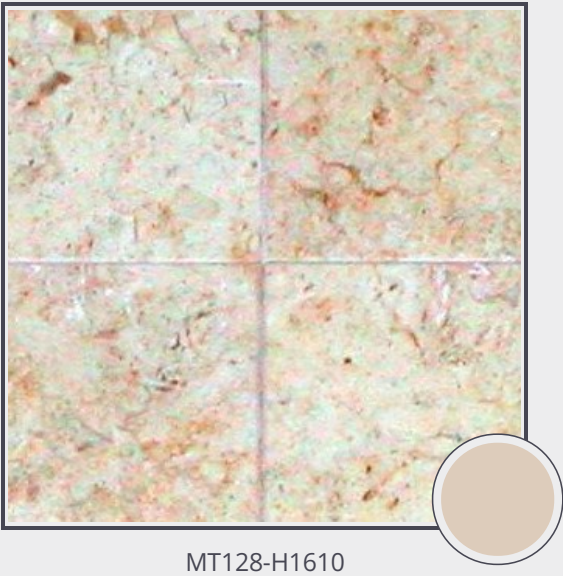

**Masada Gold**

MT128-H1610

**Marble Tile Honed 16"x16" x 3/8"**

Needs to be sealed regularly. Clean with non abrasive cloth or sponge with mild soap and warm water. A natural stone cleaner with protectant is recommended. Do not cut directly on the countertops and use trivets for hot pans.

Origin Israel

Color brown

Price \$18.00/SF\*

Subclass Limestone

\* Material price does not include labor/installation

Color Range:

Color Enhancing	Translucent
<input type="checkbox"/>	<input type="checkbox"/>
Kitchen Countertops	Floors
<input type="checkbox"/>	<input checked="" type="checkbox"/>
Bathroom Showers	Bathroom Tubs
<input checked="" type="checkbox"/>	<input checked="" type="checkbox"/>
Bathroom Counters	Fireplace
<input checked="" type="checkbox"/>	<input checked="" type="checkbox"/>
Exterior	Furniture Top
<input type="checkbox"/>	<input checked="" type="checkbox"/>