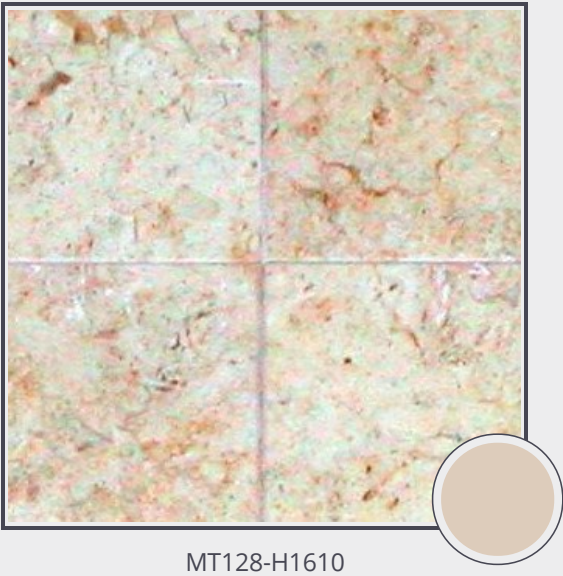

Masada Gold

MT128-H1610

Marble Tile Honed 16"x16" x 3/8"

Needs to be sealed regularly. Clean with non abrasive cloth or sponge with mild soap and warm water. A natural stone cleaner with protectant is recommended. Do not cut directly on the countertops and use trivets for hot pans.

Origin Israel

Color brown

Price \$18.00/SF*

Subclass Limestone

* Material price does not include labor/installation

Color Range:

Color Enhancing	Translucent
<input type="checkbox"/>	<input type="checkbox"/>
Kitchen Countertops	Floors
<input type="checkbox"/>	<input checked="" type="checkbox"/>
Bathroom Showers	Bathroom Tubs
<input checked="" type="checkbox"/>	<input checked="" type="checkbox"/>
Bathroom Counters	Fireplace
<input checked="" type="checkbox"/>	<input checked="" type="checkbox"/>
Exterior	Furniture Top
<input type="checkbox"/>	<input checked="" type="checkbox"/>