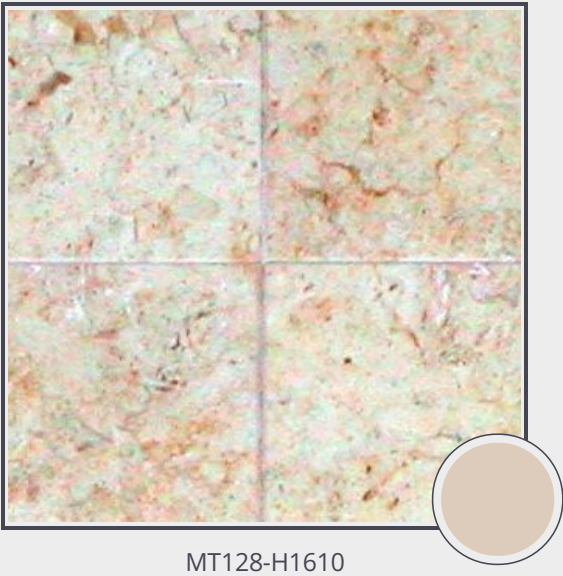

Masada Gold

MT128-H1610

Marble Tile Honed 16"x16" x 3/8"

Needs to be sealed regularly. Clean with non abrasive cloth or sponge with mild soap and warm water. A natural stone cleaner with protectant is recommended. Do not cut directly on the countertops and use trivets for hot pans.

Origin Israel

Color brown

Price \$18.00/SF*

Subclass Limestone

* Material price does not include labor/installation

Color Range:

Color Enhancing	Translucent
<input checked="" type="checkbox"/>	<input checked="" type="checkbox"/>
Kitchen Countertops	Floors
<input checked="" type="checkbox"/>	<input checked="" type="checkbox"/>
Bathroom Showers	Bathroom Tubs
<input checked="" type="checkbox"/>	<input checked="" type="checkbox"/>
Bathroom Counters	Fireplace
<input checked="" type="checkbox"/>	<input checked="" type="checkbox"/>
Exterior	Furniture Top
<input checked="" type="checkbox"/>	<input checked="" type="checkbox"/>