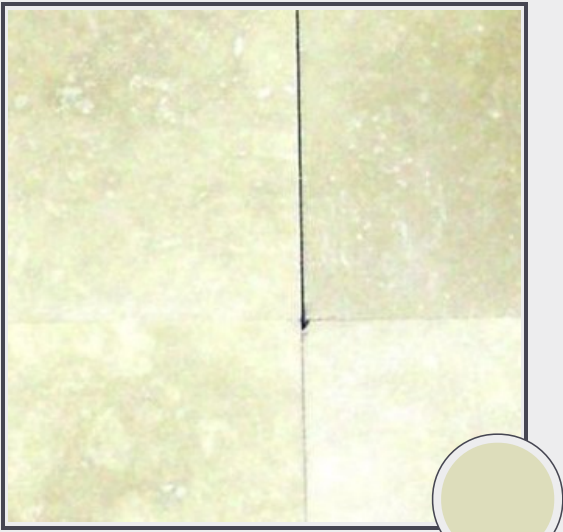

Travertino Cream Light

MT129-H1810

Marble Tile Honed 18"x18" x 3/8"

Travertine - needs to be sealed regularly. Clean with non abrasive cloth or sponge with mild soap and warm water. A natural stone cleaner with protectant is recommended. Do not cut directly on the countertops and use trivets for hot pans.

Origin Turkey

Color yellow

Price \$17.50/SF*

Subclass Travertine

* Material price does not include labor/installation

Color Range:

Color Enhancing	Translucent
Kitchen Countertops	Floors
Bathroom Showers	Bathroom Tubs
Bathroom Counters	Fireplace
Exterior	Furniture Top