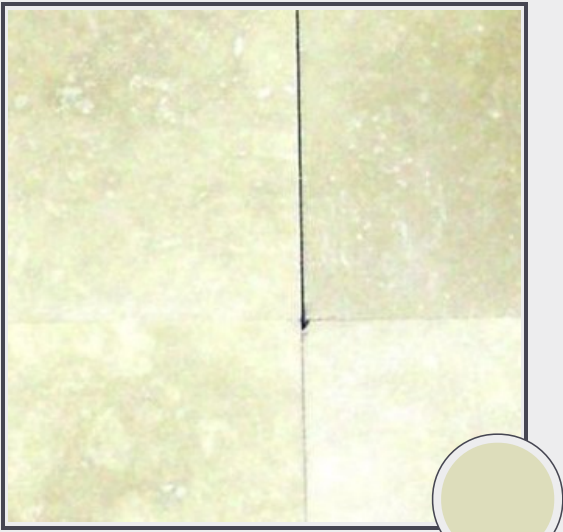

**Travertino Cream Light**

MT129-H1810

**Marble Tile Honed 18"x18" x 3/8"**

Travertine - needs to be sealed regularly. Clean with non abrasive cloth or sponge with mild soap and warm water. A natural stone cleaner with protectant is recommended. Do not cut directly on the countertops and use trivets for hot pans.

Origin Turkey

Color yellow

Price \$17.50/SF\*

Subclass Travertine

\* Material price does not include labor/installation

Color Range:

Color Enhancing	Translucent
Kitchen Countertops	Floors
Bathroom Showers	Bathroom Tubs
Bathroom Counters	Fireplace
Exterior	Furniture Top