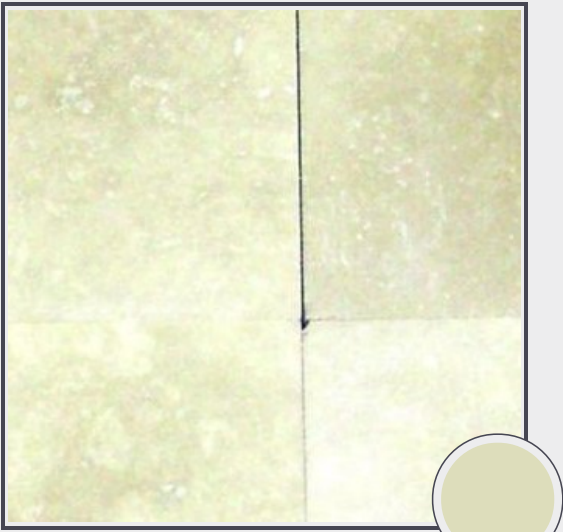

Travertino Cream Light

MT129-H1810

Marble Tile Honed 18"x18" x 3/8"

Travertine - needs to be sealed regularly. Clean with non abrasive cloth or sponge with mild soap and warm water. A natural stone cleaner with protectant is recommended. Do not cut directly on the countertops and use trivets for hot pans.

Origin Turkey

Color yellow

Price \$17.50/SF*

Subclass Travertine

* Material price does not include labor/installation

Color Range:

Color Enhancing	Translucent
<input checked="" type="checkbox"/>	<input checked="" type="checkbox"/>
Kitchen Countertops	Floors
<input checked="" type="checkbox"/>	<input checked="" type="checkbox"/>
Bathroom Showers	Bathroom Tubs
<input checked="" type="checkbox"/>	<input checked="" type="checkbox"/>
Bathroom Counters	Fireplace
<input checked="" type="checkbox"/>	<input checked="" type="checkbox"/>
Exterior	Furniture Top
<input checked="" type="checkbox"/>	<input checked="" type="checkbox"/>