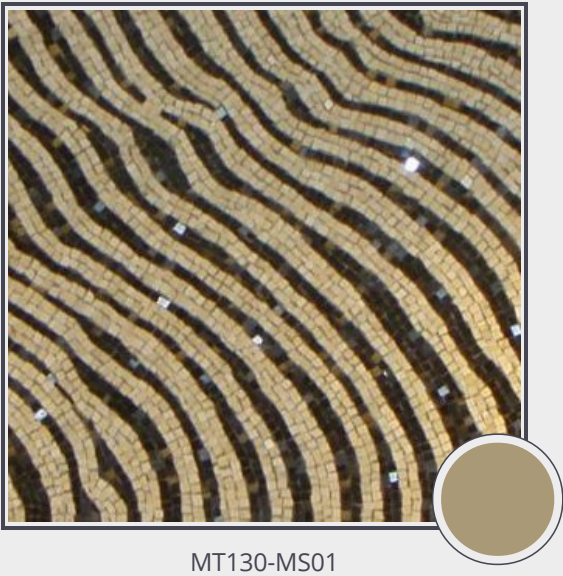

Tapetto Zebra

MT130-MS01

Marble Mosaic Pattern

Needs to be sealed regularly. Clean with non abrasive cloth or sponge with mild soap and warm water. A natural stone cleaner with protectant is recommended. Do not cut directly on the countertops and use trivets for hot pans.

Origin Italy

Color brown

Price
\$24000.00/EA*

Subclass Marble

* Material price does not include labor/installation

Color Range:

Color Enhancing	Translucent
<input type="checkbox"/>	<input type="checkbox"/>
Kitchen Countertops	Floors
<input checked="" type="checkbox"/>	<input checked="" type="checkbox"/>
Bathroom Showers	Bathroom Tubs
<input checked="" type="checkbox"/>	<input checked="" type="checkbox"/>
Bathroom Counters	Fireplace
<input checked="" type="checkbox"/>	<input checked="" type="checkbox"/>
Exterior	Furniture Top
<input type="checkbox"/>	<input checked="" type="checkbox"/>