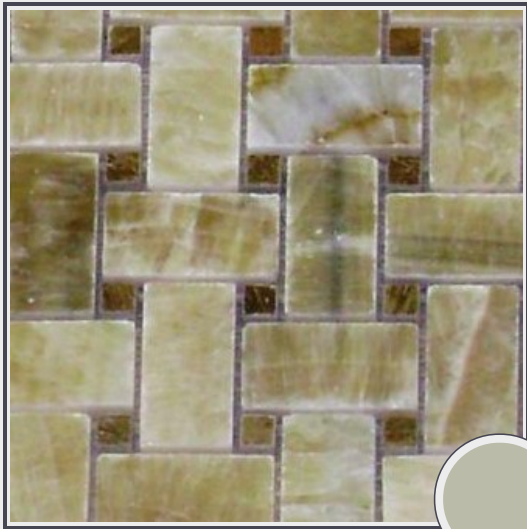

Basket Pattern Honey Onyx

MT137-MS18

Marble polished mosaic basket pattern

Needs to be sealed regularly. Clean with non abrasive cloth or sponge with mild soap and warm water. A natural stone cleaner with protectant is recommended. Do not cut directly on the countertops and use trivets for hot pans.

Origin China

Color brown

Price \$22.00/SF*

Subclass Marble

* Material price does not include labor/installation

Color Range:

Color Enhancing ✗	Translucent ✗
Kitchen Countertops ✓	Floors ✓
Bathroom Showers ✓	Bathroom Tubs ✓
Bathroom Counters ✓	Fireplace ✓
Exterior ✗	Furniture Top ✓