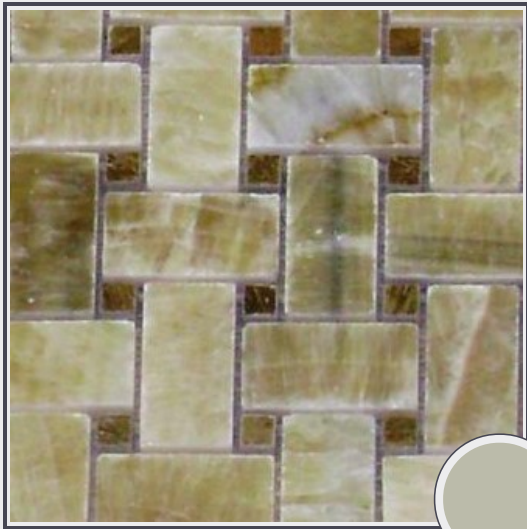

Basket Pattern Honey Onyx

MT137-MS18

Marble polished mosaic basket pattern

Needs to be sealed regularly. Clean with non abrasive cloth or sponge with mild soap and warm water. A natural stone cleaner with protectant is recommended. Do not cut directly on the countertops and use trivets for hot pans.

Origin China

Color brown

Price \$22.00/SF*

Subclass Marble

* Material price does not include labor/installation

Color Range:

Color Enhancing	Translucent
<input checked="" type="checkbox"/>	<input checked="" type="checkbox"/>
Kitchen Countertops	Floors
<input checked="" type="checkbox"/>	<input checked="" type="checkbox"/>
Bathroom Showers	Bathroom Tubs
<input checked="" type="checkbox"/>	<input checked="" type="checkbox"/>
Bathroom Counters	Fireplace
<input checked="" type="checkbox"/>	<input checked="" type="checkbox"/>
Exterior	Furniture Top
<input checked="" type="checkbox"/>	<input checked="" type="checkbox"/>