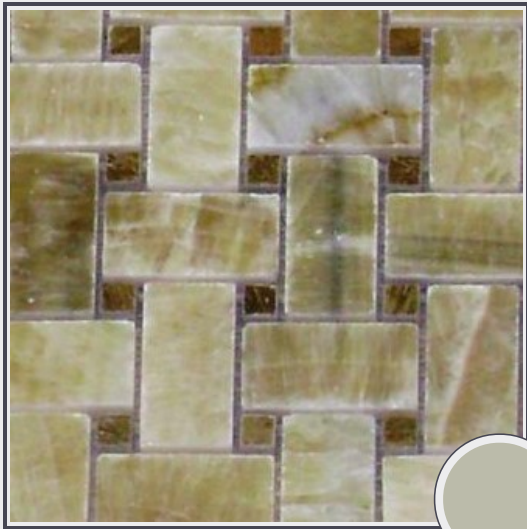

**Basket Pattern Honey Onyx**

MT137-MS18

**Marble polished mosaic basket pattern**

Needs to be sealed regularly. Clean with non abrasive cloth or sponge with mild soap and warm water. A natural stone cleaner with protectant is recommended. Do not cut directly on the countertops and use trivets for hot pans.

Origin China

Color brown

Price \$22.00/SF\*

Subclass Marble

\* Material price does not include labor/installation

Color Range:

Color Enhancing	Translucent
<input type="checkbox"/>	<input type="checkbox"/>
Kitchen Countertops	Floors
<input checked="" type="checkbox"/>	<input checked="" type="checkbox"/>
Bathroom Showers	Bathroom Tubs
<input checked="" type="checkbox"/>	<input checked="" type="checkbox"/>
Bathroom Counters	Fireplace
<input checked="" type="checkbox"/>	<input checked="" type="checkbox"/>
Exterior	Furniture Top
<input type="checkbox"/>	<input checked="" type="checkbox"/>